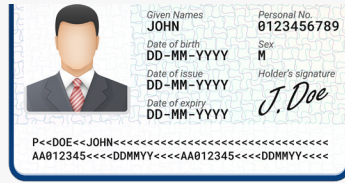

DURASCAN® D760

2D/1D Imager

Passport Reader

OCR-A / OCR-B / MICR E13B

Ergonomic, Elegant and Rugged Universal Scanner and Passport Reader

The DuraScan D760 is a universal barcode scanner and passport reader with Bluetooth® wireless technology and a highly durable exterior. Built strong for applications in warehouses, outdoor distribution and industrial manufacturing conditions. Scanning 2D/1D barcodes and MRZ/passports, travel merchants need only one device to scan the purchased items and the passport. The scanner's IP54-rated outer casing withstands dust and water splashes, ruggedized for drop protection. Its antimicrobial material is easy to clean, helping protect from germs picked up from daily use. The D760 works perfectly in travel industries, including automotive, healthcare, logistics, and more. Its ergonomic design and light weight fit comfortably in the hand for all day use.