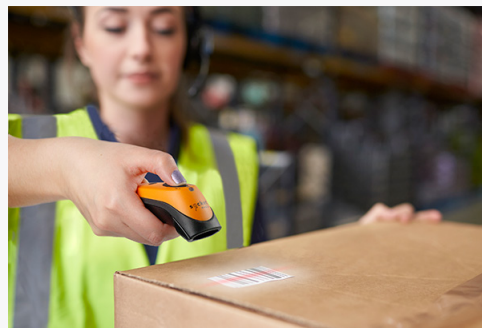

Features

- **Bluetooth® Wireless Technology** - Compatible with iOS, Android and Windows devices with typical Bluetooth range of 30 meters (98 feet), class 2.
- **Certified by Apple® for iOS devices** - Guaranteed Compatibility - With our SDK integrated in over 700+ applications, Socket Mobile scanners are one of the most natively integrated scanners available today. Socket Mobile Scanners can work as a keyboard and are 100% compatible with any application out-of-the-box in HID (keyboard emulation) mode.
- **Compatible with all Android and Windows devices and applications**
- **Scanning** - Fast 2D & 1D barcode scanning with highly visible and safe LED aimer and omni-directional ability, allowing intuitive rapid scanning. Scans OCR A&B fonts, OCR USC, OCR passport and OCR MICR (E13B) fonts.
- **LED Aimer** - Bright, rectangular illumination field with LED pointer for precise aiming.
- **Decoding Ability** - Reads damaged and poorly printed barcodes.
- **Exceptional Ergonomics** - Small, light and fits perfectly in the hand for comfortable use over extended periods of time.
- **Rugged Design** - Protection rating of IP54 for dust and water splashing protection. Withstands multiple drops to concrete and repeated tumbles.
- **Long-Lasting Battery** - Power to last over 16 hours.
- **User Indicators** - Intuitive LEDs, Bluetooth connection, battery level and scanning status.
- **User Feedback** - Audible tones and vibrator.
- **Protective Material** - Made with antimicrobial additives to help protect against harmful bacteria and easy to clean.
- **Application Integration** - Socket Mobile's Capture SDK enables easy integration in your applications to improve business productivity with fast, efficient and reliable data transfer over Bluetooth wireless technology.
- **Wearable** - Includes lanyard/belt clip. Holster and Durable Retractable Clip available (sold separately).
- **Designed and Assembled in the USA**
- **Developer Support Available** - The Capture SDK is available with subscription.
- **1-Year Warranty**