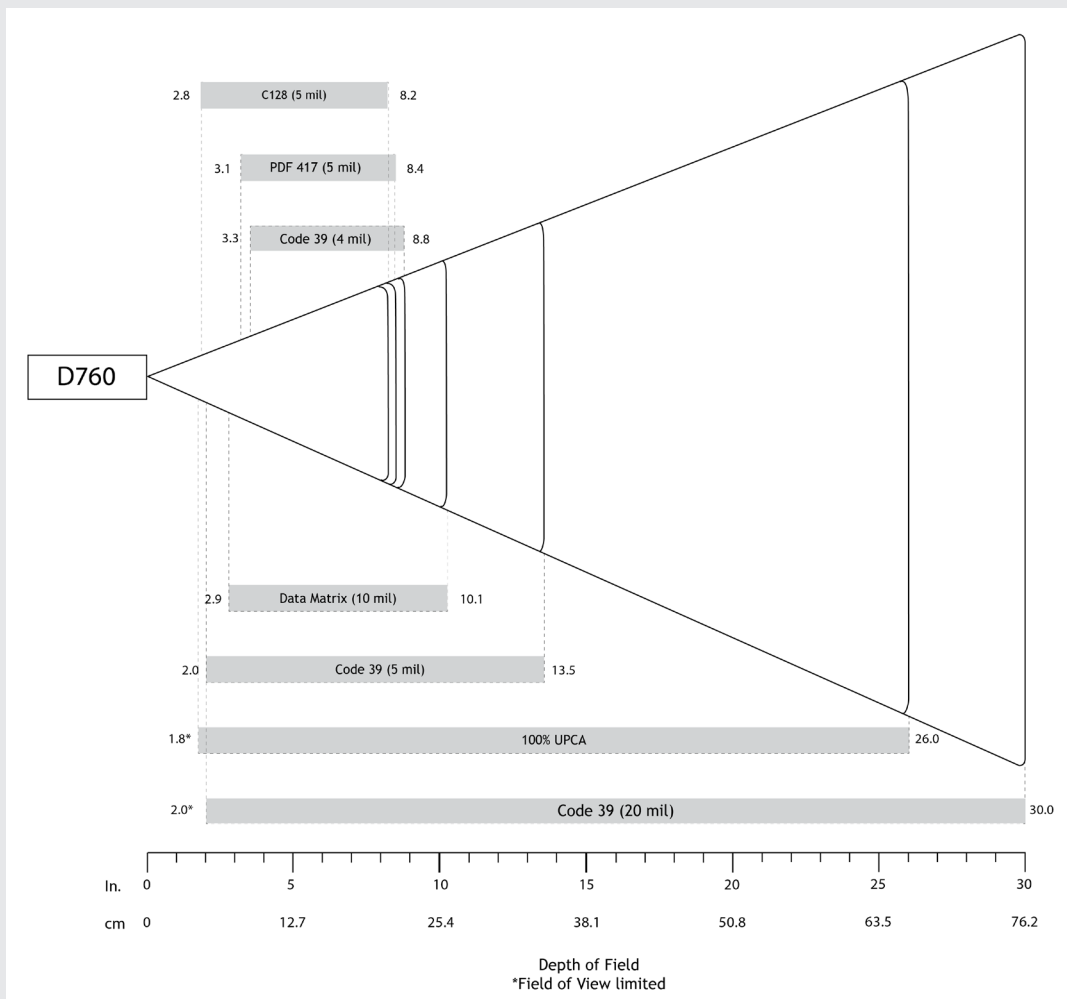

Default Barcode Symbologies:	1D Symbologies: Codabar, Code 39, Code 93, Code 128, EAN-13/JAN, EAN-8/JAN, GS1 Databar, GS1 Databar Expanded, GS1 Databar Limited, GS1-128, Interleaved 2 of 5, ISBT 128, UPC A, UPC EO 2D Symbologies: Aztec, Data Matrix, Maxicode, Micro PDF417, PDF417 Postal Codes: Australia Post OCR Typeface: OCR B Passport - 2 lines
Supported Barcode Symbologies:	1D Symbologies: Bookland EAN, Chinese 2 of 5, Codabar, Code 11, Code 39, Code 93, Code 128, Composite CC-A/B, Composite CC-C, Composite TLC, Discrete 2 of 5, EAN-13/JAN, EAN-8/JAN, GS1 Databar, GS1 Databar Expanded, GS1 Databar Limited, GS1-128, Interleaved 2 of 5, ISBT 128, ISSN EAN, Matrix 2 of 5, MSI, UPC/EAN/JAN, UPC A, UPC EO 2D Symbologies: Aztec, Data Matrix, Maxicode, Micro PDF417, MicroQR, PDF417, QR Code Postal Codes: Australia Post, Han Xin, Japan Postal, KIX Code, Maxicode, Netherlands, UPU FICS Posta, US Planet, US Postnet, USPS 4CB/One Code/Intelligent Mail OCR Typeface: OCR-A, OCR-B, MICR-E13B, US currency serial number
Scan Angle:	42° (Horizontal) - 28° (Vertical)
Sensor Resolution:	640 horizontal x 400 vertical pixels
Print Contrast:	Down to 25%-20%

Reading Distance:

4.6 to 76.2 cm (1.8 to 30.0 in.) Depends on barcode size, symbology, label media

Decode Ranges:

	Near	Far
4 mil Code 39	3.3 in/8.4 cm	8.8 in/22.4 cm
5 mil Code 128	2.8 in/7.1 cm	8.2 in/20.8 cm
5 mil Code 39	2.0 in/5.08 cm	13.5 in/34.3 cm
10 mil Data Matrix	2.9 in/7.4 cm	10.1 in/25.7 cm
100% UPC A	1.8 in/4.6 cm*	26.0 in/66.0 cm
20 mil Code 39	2.0 in/5.08 cm*	30.0 in/76.2 cm