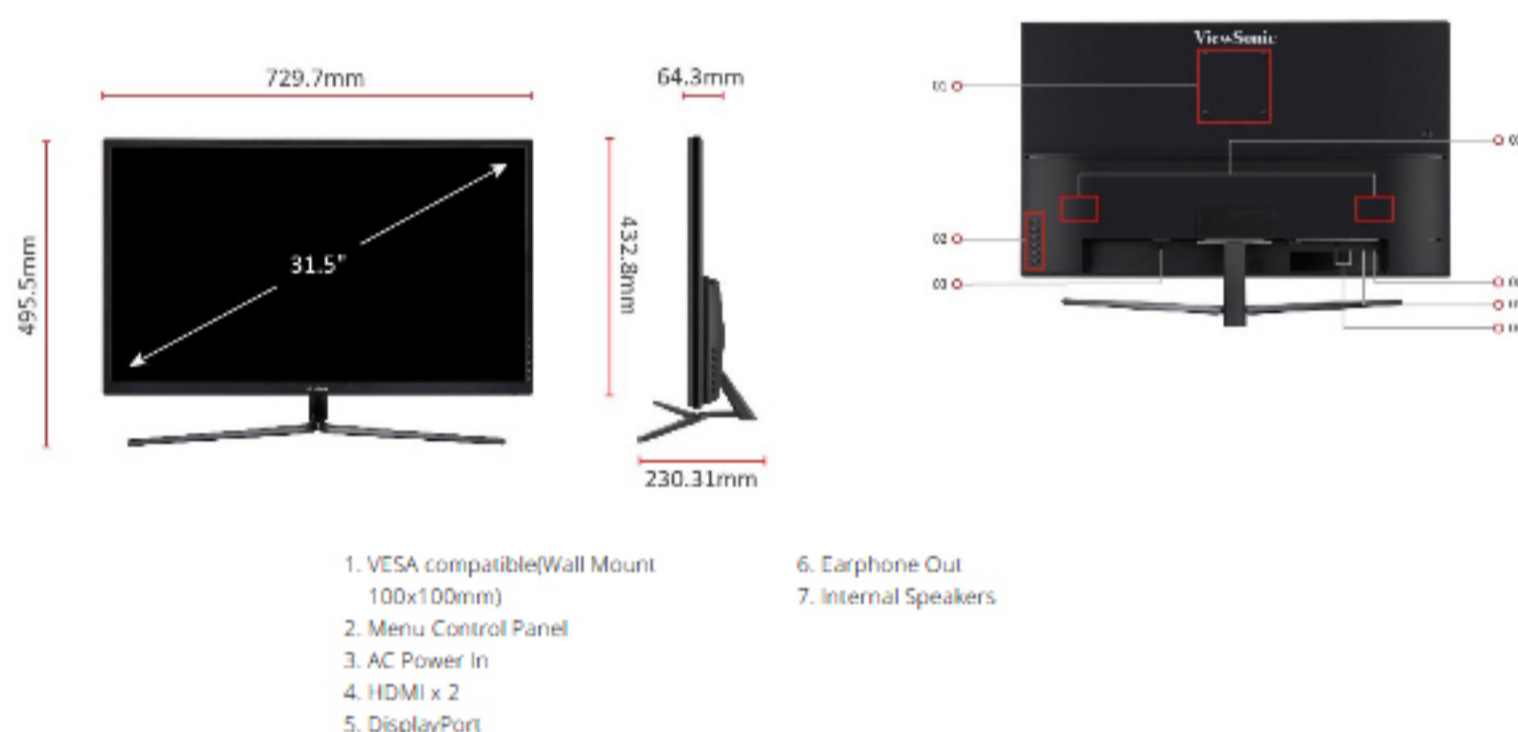

Visit Us = www.viewsonic.com

LCD PANEL		CONNECTOR		DIMENSIONS (W X H X D) (MM)	
Monitor Size:	32"W (31.5" Viewable)	Input:	HDMI x 2 (v2.0 compatible), DisplayPort x 1 (v1.2 compatible)	Physical with stand (mm):	729.7mm (W) x 495.5mm (H) x 230.31mm (D)
Panel Technology:	VA Technology, a-si TFT LCD	Output:	Earphone out x 1 (3.5mm plug)	Physical without stand (mm):	729.7mm (W) x 432.8mm (H) x 64.32mm (D)
Resolution:	Ultra HD 3840 x 2160	AUDIO		Packaging (mm):	838mm (W) x 615mm (H) x 282mm (D)
Display Area:	698.4mm (H) x 392.85mm (V)	Speaker:	2.5W x 2	WEIGHT	
Aspect Ratio:	16:9	POWER		Net with stand:	6.6kg (14.55lbs)
Brightness:	300 cd/m ² (Typ)	Power:	3-pin plug (CEE22) x 1	Net without stand:	5.75kg (12.68lbs)
Contrast Ratio:	3000:1 (Typ)	Voltage:	AC 100-240V (Universal); 50/60Hz	Gross:	10.06kg (22.18 lbs)
Dynamic Contrast Ratio:	80,000,000:1	Consumption:	50W	REGULATIONS	BSMI, RCM, GEMS, MEPS, PSE, VCCI, KC, e-Standby
Viewing Angles:	178 degrees / 178 degrees (Typ)	Optimize:	42W	WARRANTY	*Warranty offered may differ from market to market
Response Time:	GTG(AVR; Scaler OD) *2:3ms (Typ)	Conserve:	35W	PACKAGE CONTENTS	LCD Display Power Cable (1.5m) HDMI Cable (1.5m) Quick Start Guide
Backlight:	1 WLED light bar	ERGONOMICS			
Backlight Life:	30,000 Hrs (Min)	Tilt:	13 ~ -5 degrees		
Colours:	1.07 Billion colours (8-bit+Hi-FRC)	SPECIAL FEATURES			
Colour Gamut:	95% of NTSC colour size 86% NTSC colour coverage	Eye Care:	Blue light filter, Flicker Free		
Panel Surface:	Anti-Glare type, Hard-coating (3H), Haze 25%	WALL MOUNT			
INPUT SIGNAL		VESA@:	100mm x 100mm		
Frequency:	HDMI: Fh = 15 ~ 204KHz ; Fv = 40 ~ 60Hz DisplayPort: Fh = 135 ~ 135KHz ; Fv = 40 ~ 60Hz	OPERATING CONDITIONS			
Sync:	TMDS, PCI-E	Temperature (° F / ° C):	32°F to 104°F (0°C to 40°C)		
COMPATIBILITY		Humidity:	20% to 90% (no condensation)		
PC:	Windows 10 certified				
Mac@:	Power Mac tested				