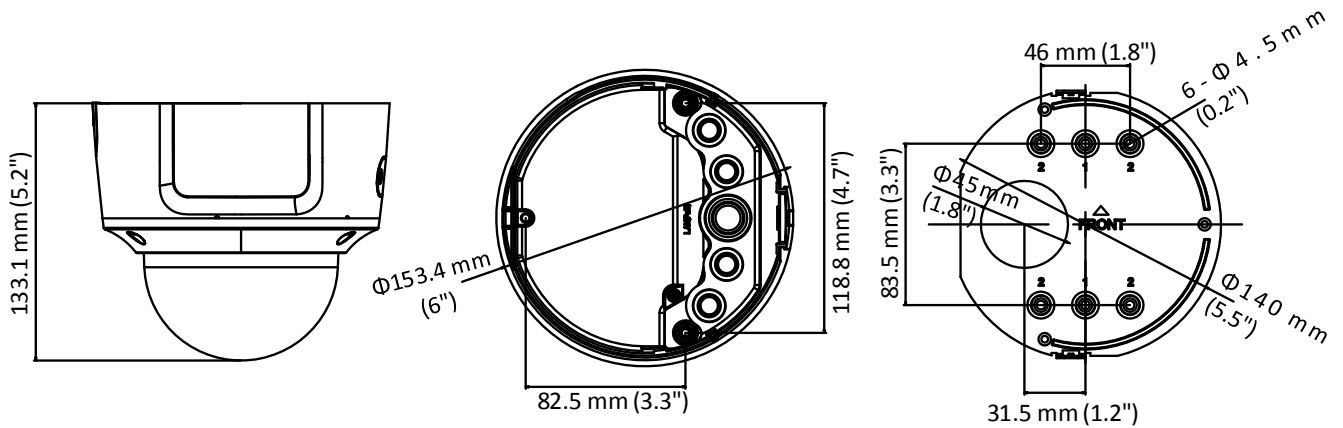

Specifications

Camera	
Image Sensor	1/2.5" Progressive Scan CMOS
Min. Illumination	Color: 0.008 lux @(F1.2, AGC ON), 0.011 lux @(F1.4, AGC ON), 0 lux with IR
Shutter Speed	1/3 s to 1/100,000 s
Slow Shutter	Yes
Auto-Iris	No
Day & Night	IR Cut Filter
Digital Noise Reduction	3D DNR
WDR	120dB
3-Axis Adjustment	Pan: 0° to 355°, tilt: 0° to 75°, rotate: 0° to 355°
Lens	
Focal Length	2.8 to 12 mm
Aperture	F1.4
Focus	Auto
FOV	Horizontal field of view: 114° to 32° Vertical field of view: 59° to 18° Diagonal field of view: 141° to 36.5°
Lens Mount	Φ14
IR	
IR Range	Up to 30 m
Wavelength	850nm
Compression Standard	
Video Compression	Main stream: H.265/H.264 Sub stream: H.265/H.264/MJPEG Third stream: H.265/H.264
H.264 Type	Main Profile/High Profile
H.264+	Main stream supports
H.265 Type	Main Profile
H.265+	Main stream supports
Video Bit Rate	32 Kbps to 16 Mbps
Audio Compression	G.711/G.722.1/G.726/MP2L2/PCM
Audio Bit Rate	64Kbps(G.711)/16Kbps(G.722.1)/16Kbps(G.726)/32-192Kbps(MP2L2)
Smart Feature-set	
Behavior Analysis	Line crossing detection, intrusion detection, object removal detection, unattended baggage detection
Exception Detection	Scene change detection
Face Detection	Yes
Region of Interest	Support 1 fixed region for main stream and sub-stream
Image	
Max. Resolution	2688 × 1520
Main Stream	50Hz: 25 fps (2688 × 1520, 2304 × 1296, 1920 × 1080) 60Hz: 30 fps (2688 × 1520, 2304 × 1296, 1920 × 1080)
Sub-Stream	50Hz: 25 fps (640 × 480, 640 × 360, 320 × 240) 60Hz: 30 fps (640 × 480, 640 × 360, 320 × 240)

Available Model:

DS-2CD2745FWD-IZS(2.8 to 12 mm)

Dimensions

Accessories

DS-1471ZJ-155
Pendant Mount

DS-1473ZJ-155
Wall Mount

DS-1475ZJ-SUS
Vertical Pole Mount

DS-1476ZJ-SUS
Corner Mount