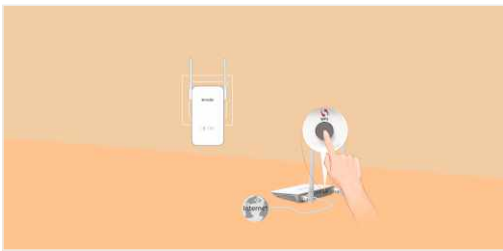

Wi-Fi Clone, Easy to use!

With Wi-Fi cloning technology, the Wi-Fi cloning can be finished just by pressing "WPS" button on wireless router and "Wi-Fi" button on PA6 .