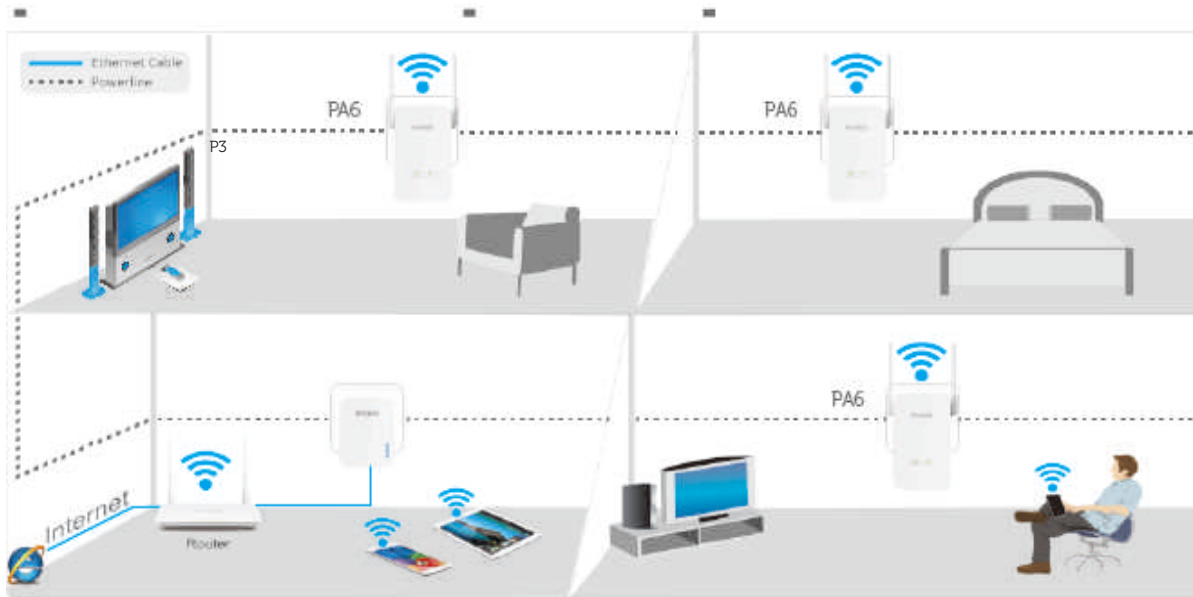

Applications

SHENZHEN TENDA TECHNOLOGY CO.,LTD.

Tenda Technology Bldg.Int'l E-City,
#1001 Zhong Shan Yuan Rd.,Nanshan District,Shenzhen China.

E-mail:support@tenda.com.cn

Tel:+86-755-2765 7098

Fax:+86-755-2765 7178

PC:518055