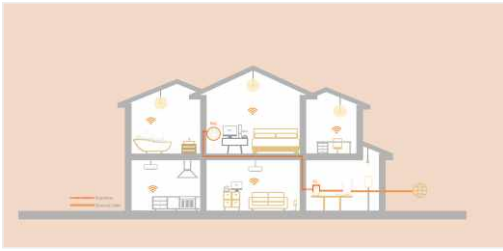

Innovation "1+1", Reliable Wi-Fi Connection anywhere!

PH5 = 1000M powerline adapter P3 + 1000M Wi-Fi powerline PA6
Where there is a socket, there is Wi-Fi. PH5 helps eliminate Wi-Fi blind spot and weak signal area by being plugged into a power socket to create a high quality Wi-Fi connection .