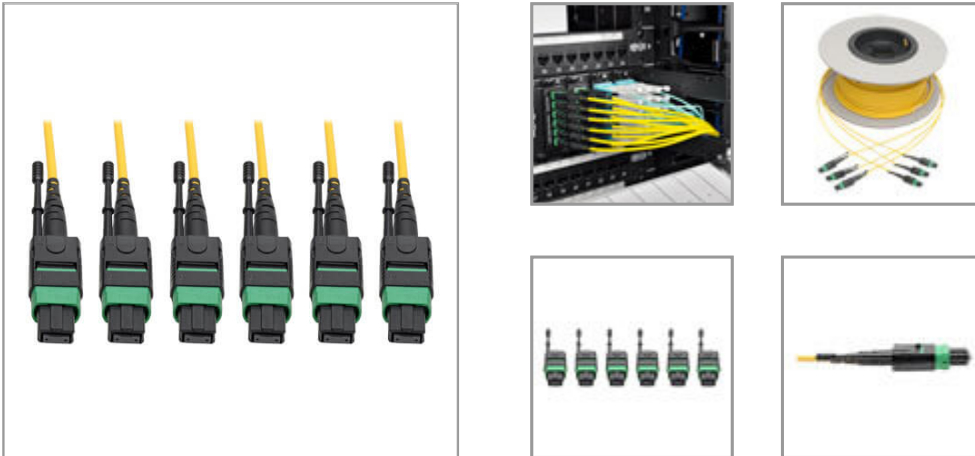

MTP/MPO (APC) Singlemode Slim Trunk Cable, 24-Strand, 40/100 GbE, 40/100GBASE-PLR4, Plenum, 6mm Dual Jacket, 61 m (200 ft.)

MODEL NUMBER: N392-61M-3X8-AP

Highlights

- Push/pull tab connectors easily install/remove with one hand
- Factory-terminated 8-fiber MTP/MPO connectors
- Angled APC connectors protect laser against destabilization
- 100% tested for low insertion loss and back reflection
- Yellow color for easy singlemode identification

Package Includes

- N392-61M-3X8-AP MTP/MPO Singlemode Slim Trunk Cable, Yellow, 61 m

Premium 8.3/125 singlemode fiber optic cabling for transmitting 40/100 Gb data and voice signals. Designed for high-density connections between network equipment in telecom rooms and data centers.

Features

9/125 Rated Singlemode Cable for 40/100 Gb Ethernet Applications

- Designed to extend high-density connections between network equipment in telecom rooms and data centers
- Recommended for patching between data center MDFs and IDFs
- Optimized for QSFP+ 40GBASE-PLR4 and QSFP28 100GBASE-PSM4 networks
- 6 mm dual plenum-rated jacket and bend-insensitive fiber perfect for ceilings, walls and ducts
- Yellow-colored for identification as a singlemode cable

Factory-Terminated MTP/MPO APC Connectors with Push/Pull Tabs

- 8-fiber female connectors 12 times denser than SC connectors
- Push/pull tab connectors easy to install and remove with one hand
- Angled connectors prevent light from reflecting back into laser
- 100% tested for low insertion loss and back reflection