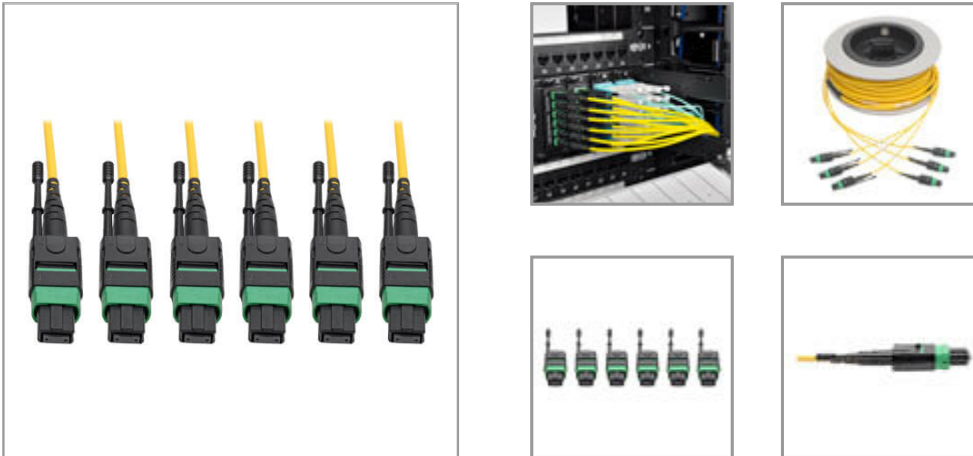

## MTP/MPO (APC) Singlemode Slim Trunk Cable, 24-Strand, 40/100 GbE, 40/100GBASE-PLR4, Plenum, 6mm Dual Jacket, 30 m (98 ft.)

MODEL NUMBER: N392-30M-3X8-AP

### Highlights

- Push/pull tab connectors easily install/remove with one hand
- Factory-terminated 8-fiber MTP/MPO connectors
- Angled APC connectors protect laser against destabilization
- 100% tested for low insertion loss and back reflection
- Yellow color for easy singlemode identification

### Package Includes

- N392-30M-3X8-AP MTP/MPO Singlemode Slim Trunk Cable, Yellow, 30 m

Premium 8.3/125 singlemode fiber optic cabling for transmitting 40/100 Gb data and voice signals. Designed for high-density connections between network equipment in telecom rooms and data centers.

#### Factory-Terminated MTP/MPO APC Connectors with Push/Pull Tabs

- 8-fiber female connectors 12 times denser than SC connectors
- Push/pull tab connectors easy to install and remove with one hand
- Angled connectors prevent light from reflecting back into laser
- 100% tested for low insertion loss and back reflection