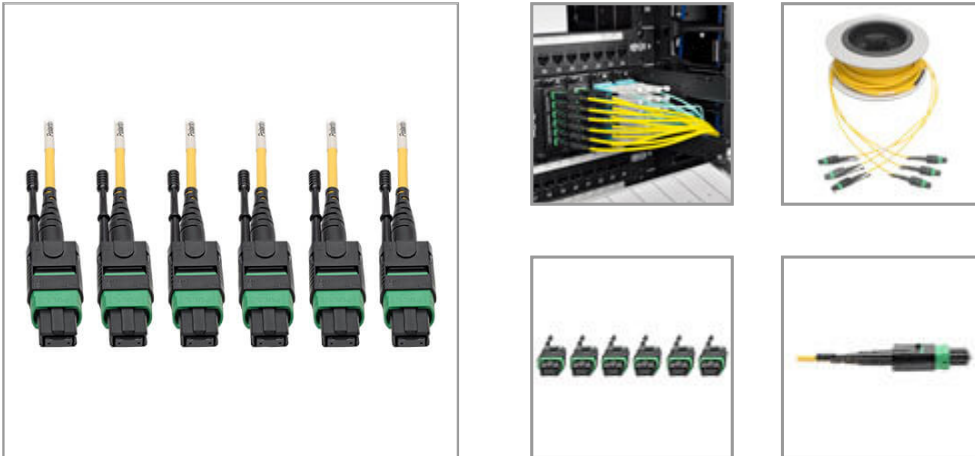

MTP/MPO (APC) Singlemode Slim Trunk Cable, 24-Strand, 40/100 GbE, 40/100GBASE-PLR4, Plenum, 6mm Dual Jacket, 15 m (49 ft.)

MODEL NUMBER: N392-15M-3X8-AP

Highlights

- Push/pull tab connectors easily install/remove with one hand
- Factory-terminated 8-fiber MTP/MPO connectors
- Angled APC connectors protect laser against destabilization
- 100% tested for low insertion loss and back reflection
- Yellow color for easy singlemode identification

Package Includes

- N392-15M-3X8-AP MTP/MPO Singlemode Slim Trunk Cable, Yellow, 15 m

Premium 8.3/125 singlemode fiber optic cabling for transmitting 40/100 Gb data and voice signals. Designed for high-density connections between network equipment in telecom rooms and data centers.

Features

9/125 Rated Singlemode Cable for 40/100 Gb Ethernet Applications

- Designed to extend high-density connections between network equipment in telecom rooms and data centers
- Recommended for patching between data center MDFs and IDFs
- Optimized for QSFP+ 40GBASE-PLR4 and QSFP28 100GBASE-PSM4 networks
- 6 mm dual plenum-rated jacket and bend-insensitive fiber perfect for ceilings, walls and ducts
- Yellow-colored for identification as a singlemode cable

Factory-Terminated MTP/MPO APC Connectors with Push/Pull Tabs

- 8-fiber female connectors 12 times denser than SC connectors
- Push/pull tab connectors easy to install and remove with one hand
- Angled connectors prevent light from reflecting back into laser
- 100% tested for low insertion loss and back reflection