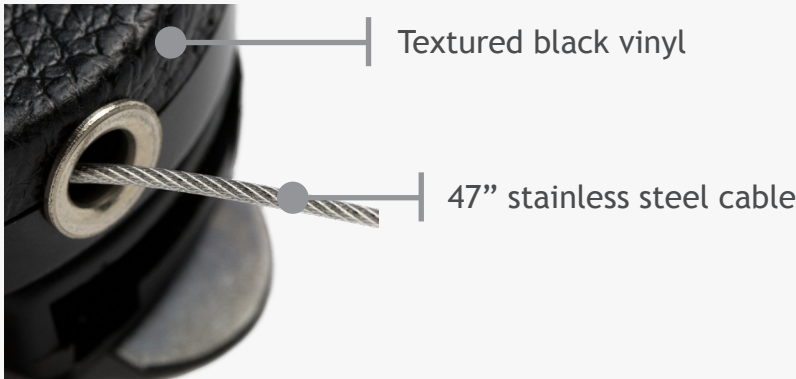

## FOR 7/600/700/800 SERIES DURABLE RETRACTABLE CLIP

Combine secure accessibility with durability and you get the Durable Retractable Clip - a secure resting place for users' peace of mind and the ease of use they desire while scanning. Providing extended reach with 47" (1.2 meters), the cord is made of stainless steel chain for extended life expectancy while the quick-draw retractor keeps Socket Mobile scanners secure and ready to use. The Durable Retractable Clips securely onto your belt, pocket, vest, etc., with the ability to swivel, rotate and easily remove for convenience.

- 2" diameter steel case
- 8 oz. retraction force

socketmobile.com

UK/Ireland/South Africa: +44 (0) 1252 761403  
+44 7787 112109

France: +33 970 462 241

Japan: +8190 9808 0518

sales@socketmobile.com

Toll-Free: +1 800 552 3300 (USA/Canada)