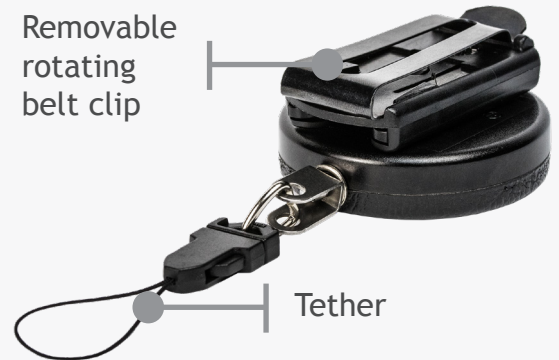

socketmobile.com

UK/Ireland/South Africa: +44 (0) 1252 761403
+44 7787 112109

France: +33 970 462 241

Japan: +8190 9808 0518

sales@socketmobile.com

Toll-Free: +1 800 552 3300 (USA/Canada)

Switzerland: +41 62 834 07 80

Germany: +49 9401 5299 052

EMEA & Russia: +41 62 834 0780

Asia Pacific: +1 510 933 3122

Latin America: +1 510 933 3153