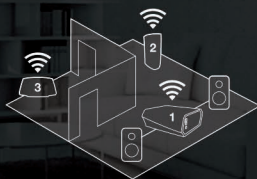

MULTI-ROOM

Every room deserves its own HEOS.

APPS & STREAMING SERVICES

Tap the App and start rockin'.

SOUND QUALITY

HEOS sound is a Denon legacy.

EASY INSTALLATION

Save Time. Save Space.

THE HEOS APP.

A SIMPLE, EASY TO USE INTERFACE

Stream from your favourite online music services, or listen to tracks directly from your phone, tablet or USB drives. With HEOS, you have all the options you need and all the access you want.

ROOMS: Name each HEOS player according to the room where it is located. Group rooms together to play the same song in party mode. Separate rooms to play a different song in each of them.

NOW PLAYING: Instantly control what is playing in every room, view cover art or check the queue for what is coming up next. Create and save playlists.