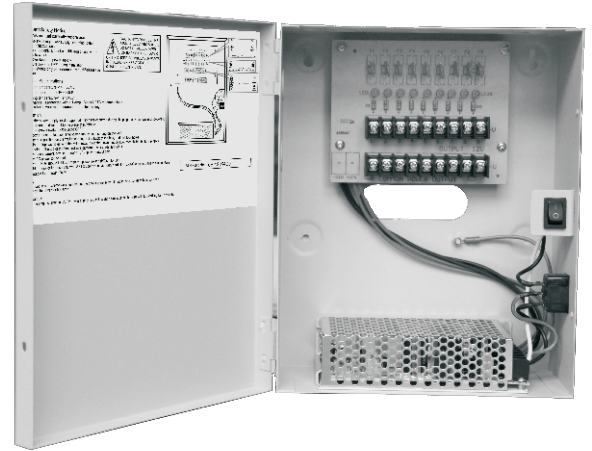

12VDC 7.5 AMP CCTV POWER SUPPLY

0E-1275AD9

The 0E-1275AD9 is a cost effective way to power up to 9 cameras in a security system. Individual class PTC fuses for each output as well as over current voltage protection that provides a high level of protection.

- CONNECT 9 CAMERAS
- CLASS 2 PTC OUTPUT PROTECTION
- WALL MOUNTABLE
- GROUNDED PLUG

PART #: **0E-1275AD9**

UPC: 811914027720

INPUT: **100-240VAC**

OUTPUT: **12VDC 7.5A 9CH**

OUTPUT FUSE RATING: **1.1AMP**

DIMENSION: **10 3/64"x 8 17/64"x 3 35/64"**

WEIGHT: **4.19 LBS**

Product Certification:

FOR MORE INFORMATION,
CONTACT YOUR ADI SALES PERSON.

wboxtech.com