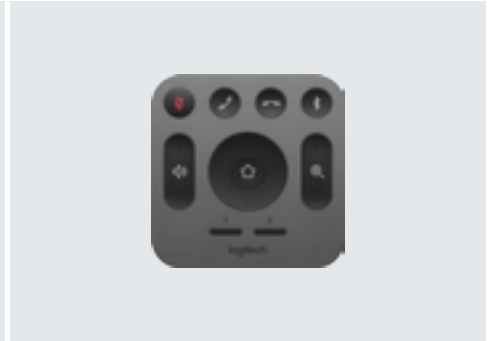

logitech®

SUPER-WIDE FIELD OF VIEW FOR SMALL SPACES.

Logitech MeetUp

Logitech® MeetUp is a premier ConferenceCam designed for small conference rooms and huddle rooms. With a room capturing, super-wide 120° field of view, MeetUp makes every seat at the table clearly visible. Motorized pan/tilt widens FOV even further: up to 170°. A low-distortion Logitech-engineered lens, Ultra HD 4K optics, and three camera presets deliver remarkable video quality and further enhance face-to-face collaboration.

audio provides an intuitive and coherent listening experience.

With a compact all-in-one design that minimizes cable clutter, MeetUp is USB plug-and-play and simply works right out of the box with any video conferencing software application and cloud service—including the ones you already use.

BlueJeans

lifesize

zoom

broadsoft

Logitech MeetUp

FEATURES & BENEFITS

Super-wide 120° field of view

Widest field of view of any Logitech video conferencing solution allows everyone in the room to be seen, even those close to the camera or seated at the edges of the room.

Ultra HD 4K image sensor

Supports multiple resolutions, including 4K (Ultra HD)¹ 1080p (Full HD) and 720p (HD) to best support the quality offered by your application and monitor.

3-microphones and custom-tuned speaker