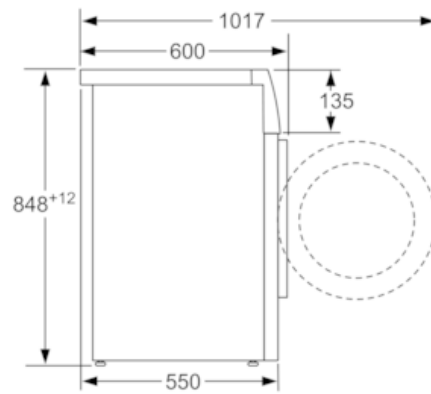

Technical Data

Construction type :	Free-standing
Height of removable worktop (mm) :	850
Dimensions of the product (mm) :	848 x 598 x 550
Net weight (kg) :	67.0
Connection rating (W) :	2300
Current (A) :	10
Voltage (V) :	220-240
Frequency (Hz) :	50
Approval certificates :	CE, VDE
Length of electrical supply cord (cm) :	210
Washing performance class :	A
Door hinge :	Left
Wheels :	No
EAN code :	4242002938271
Capacity cotton (kg) - NEW (2010/30/EC) :	7.0
Energy efficiency class (2010/30/EC) :	A+++
Energy consumption annual (kWh/annum) - NEW (2010/30/EC) :	157
Power consumption in off-mode (W) - NEW (2010/30/EC) :	0.12
Power consumption in left-on mode - NEW (2010/30/EC) :	0.50
Water consumption annual (l/annum) - NEW (2010/30/EC) :	9020
Spin drying performance class :	B
Maximum spin speed (rpm) - NEW (2010/30/EC) :	1390
Average washing time cotton 40C (partial load) - NEW (2010/30/EC) :	200
Average washing time cotton 60C (full load) (min) - NEW (2010/30/EC) :	200
Average washing time cotton 60C (partial load) - NEW (2010/30/EC) :	200
Noise level washing (dB(A) re 1 pW) :	54
Noise level spinning (dB(A) re 1 pW) :	75
Installation type :	Free-standing

Technical Information

- Slide-under installation
- Dimensions (H X W X D): 84.8 x 59.8 x 55 cm
- Large white door with 180° opening and 30 cm porthole

Serie | 4 Washing Machines**WAN2800GB****Automatic washing machine**

measurements in mm

measurements in mm