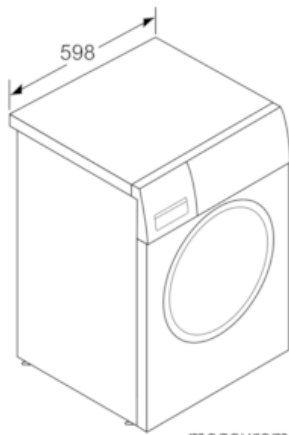

Technical Data

Construction type :	Free-standing
Height of removable worktop (mm) :	850
Dimensions of the product (mm) :	848 x 598 x 550
Net weight (kg) :	67.0
Connection rating (W) :	2300
Current (A) :	10
Voltage (V) :	220-240
Frequency (Hz) :	50
Approval certificates :	CE, VDE
Length of electrical supply cord (cm) :	210
Washing performance class :	A
Door hinge :	Left
Wheels :	No
EAN code :	4242002938271
Capacity cotton (kg) - NEW (2010/30/EC) :	7.0
Energy efficiency class (2010/30/EC) :	A+++
Energy consumption annual (kWh/annum) - NEW (2010/30/EC) :	157
Power consumption in off-mode (W) - NEW (2010/30/EC) :	0.12
Power consumption in left-on mode - NEW (2010/30/EC) :	0.50
Water consumption annual (l/annum) - NEW (2010/30/EC) :	9020
Spin drying performance class :	B
Maximum spin speed (rpm) - NEW (2010/30/EC) :	1390
Average washing time cotton 40C (partial load) - NEW (2010/30/EC) :	200
Average washing time cotton 60C (full load) (min) - NEW (2010/30/EC) :	200
Average washing time cotton 60C (partial load) - NEW (2010/30/EC) :	200
Noise level washing (dB(A) re 1 pW) :	54
Noise level spinning (dB(A) re 1 pW) :	75
Installation type :	Free-standing

Technical Information

- Slide-under installation
- Dimensions (H X W X D): 84.8 x 59.8 x 55 cm
- Large white door with 180° opening and 30 cm porthole

Serie | 4 Washing Machines**WAN2800GB****Automatic washing machine**