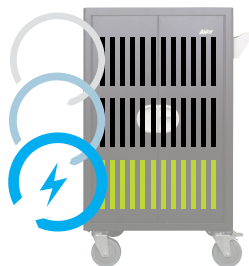

AVerCharge E36c

36 Device Economy Charging Cart

Clear-cut power and cable management

Devices are easily cabled and fully charged free of any program setup or circuit overload! Simply connect E36c to an outlet and it will automatically circulate charges through each row of devices.

Easy on the pocketbook

Quality device management does not have to equate to big spending. E36c provides all your charging needs at a fraction of the cost.

One cart fits all

E36c easily supports 36 Laptops, Chromebooks, or Tablet devices with screens up to 15". Need to charge your own laptop while charging your students' tablets? Sure, why not.

Sleek and classy

Internally spacious enough to store 36 devices yet sleekishly designed externally to fit in the most confined spaces. Ideal for any tight areas!

Maneuver with finesse

E36c's compact design and 5" swivel casters make it easier to transport devices and provide a smooth mobile experience even in the most crowded corridors or smallest spaces.

Specifications

Device Capacity	36	Slot Size	W = 3.2cm (1.26") D = 38cm (14.96") H = 26cm (10.24")
Support Device	Laptop/Chromebook/Tablets	Charging Type	Cycle Charging
Sync Type	N/A	External Power Outlets	N/A
LED Indicator	N/A	Sliding Shelves	N/A
Divider type	Metal Bar with Rubber Coating	Foam on Bar	No
Cart Dimension	H = 108.8cm (42.83") W = 61cm (24.02") D = 64cm (25.20")	Package Dimension	H = 125.5cm (49.41") W = 73cm (28.74") D = 77cm (30.31")
Net weight	60kg (132.3lbs)	Gross weight	79kg (174.2lbs)
Power Specification	AC IN: 100-120V ~ 50/60Hz, 12A PWR Strip 36-Port Total 100-120V ~ 50/60Hz, 11A	Cable Management	AC adaptor holder bin with built-in individual cable management metal clips
Security	Front doors: 3 point mechanism with lock hole	Casters	5" casters x 4 2 among are lockable
Security Hook	Yes	Fan	N/A
Warranty	10 years mechanical components 5 years electrical components	Adaptor holder inner dimension	N/A