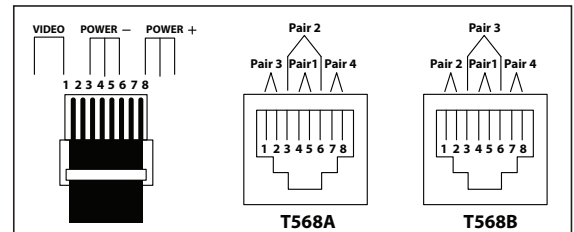

### Specifications

Model	AVB302P
Video Properties	HDCVI, HDTVI, AHD, CVBS
Video Signal Band	250MHz (-3db)
Video Balance Band	0 - 65MHz
Transmitter Distance	HDCVI 720P: 400m/1080P: 250m
	HDTVI 720P/1080P: 250m
	AHD 720P: 350m/1080P: 200m; CVBS: 500m
Surge Protection	2KV Common mode; 2KV Dierential mode (10/700us)
Video Protection Standard	IEC61000-4-5/1955
Suggested Max current	1.5Amp
Suggested Cable	UTP Cat 5E
Gross Weight	105g (2 units in one package)