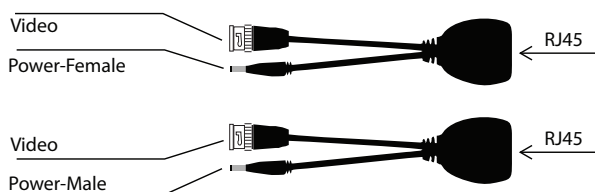

Power and Application Diagram

SEQUTEC INC.

1180 Miraloma Way Suite C
Sunnyvale, CA 94085

Tel: (408) 481-9355, Fax: (408) 481-9366

www.avueinc.com

AVUE

Advanced Video Surveillance