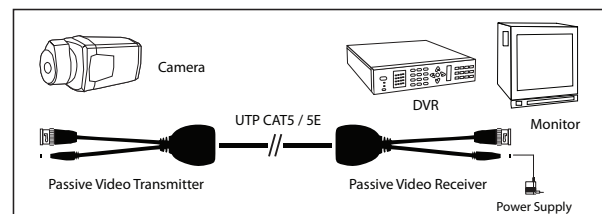

Power and Application Diagram

SEQUTEC INC.

1180 Miraloma Way Suite C
Sunnyvale, CA 94085

Tel: (408) 481-9355, Fax: (408) 481-9366

www.avueinc.com

AVUE

Advanced Video Surveillance