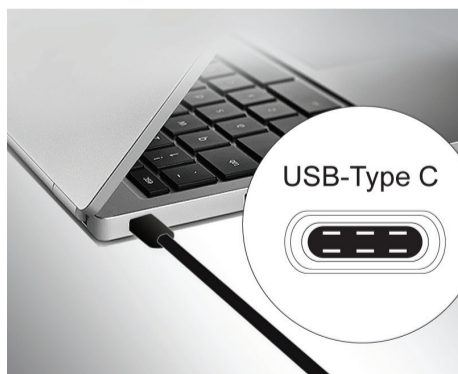

180° Rotation

USB-Type C Plug and Play

Any device with a USB-Type C port can connect to the BVU31CH Adapter with ease. No external software or power adapters are needed.

Fully Rotating Connector

The USB-Type C connector of the BVU31CH can connect to any USB-C device in any direction. No need to worry if you might damage your device's ports.