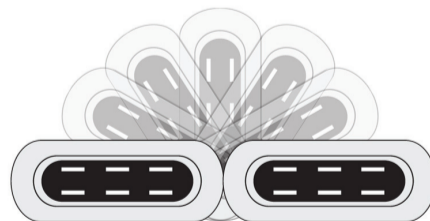

180° Rotation

USB-Type C Plug and Play

Any device with a USB-Type C port can connect to the BVU31CH Adapter with ease. No external software or power adapters are needed.

Fully Rotating Connector

The USB-Type C connector of the BVU31CH can connect to any USB-C device in any direction. No need to worry if you might damage your device's ports.