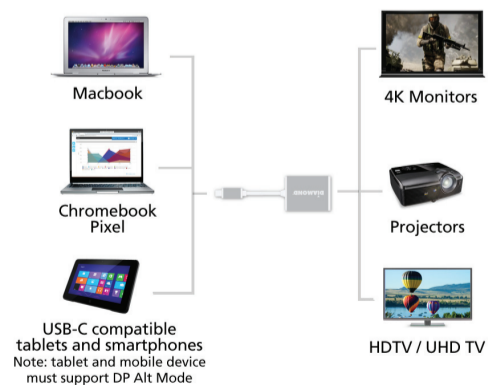

USB-C compatible tablets and smartphones
Note: tablet and mobile device must support DP Alt Mode

Universal Design

Create a productive working environment with simple Plug-and-Play compatibility with 4K monitors, HDTVs, projectors, tablets and smartphones.