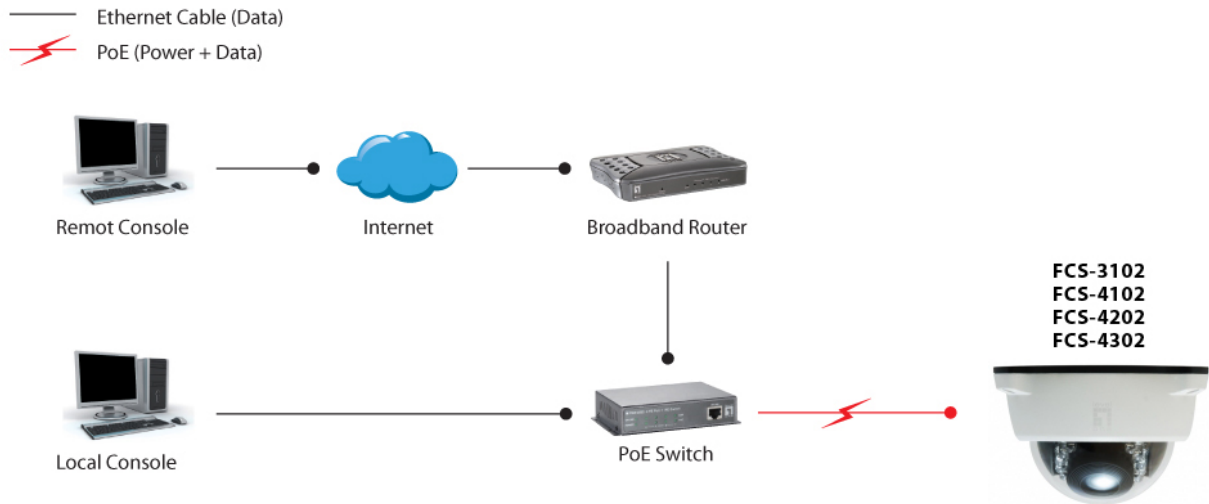

Others

Approval and Compliance:

CE, RoHS, FCC, Onvif

Deployment:

Desktop/Ceiling Mount

Operation Systems:

Microsoft Windows 8/7/Vista/XP

Viewing Systems:

Browser: Internet Explorer 6.x or above, Firefox, Chrome, Safari

Cell phone: 3GPP player

Real Player: 10.5 or above

Quick Time 6.5 or above

Diagram

Order Information

FCS-4202

Package Contents

FCS-4202
Power Adapter
RJ-45 Female/Female Coupler
Quick Installation Guide
Resource CD (User Manual, Utility, 64-CH Monitoring Software)
Screw Kit

No liability or responsibility for any errors or omissions in the content.
Specifications are subject to change without notice.
All mentioned brand names are registered trademarks and property of their owners.
Copyright © Digital Data Communications GmbH, Germany. All Rights Reserved.