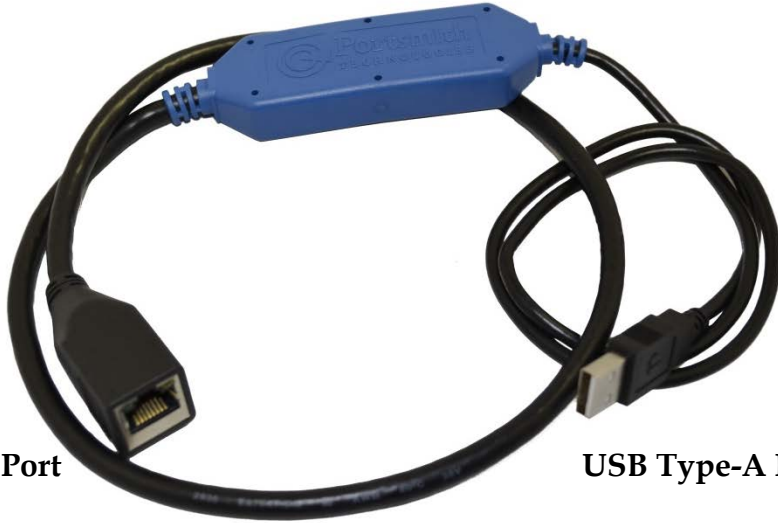

Rugged, In-Line USB to Ethernet Adapter

Enables network access, file sharing, printing, and more through existing USB device connections.

For use with handheld Mobile Terminals and Mobile Computers using USB.

Model# PSA1U1E-E

Enhance USB Cradles by the addition of Ethernet

USB Client works with most Mobile Computers

No Separate Power Supply required

10/100 Mbps Ethernet

Preferred solution for high-speed applications

Rugged, One-Piece Design

Portsmith's new fully encapsulated, one-piece USB to Ethernet Adapter 'PSA1U1E-E' provides mobile device users working in unforgiving environments a more rugged and resilient method for establishing a direct wired connection to the network than ever before. With a full-size USB Type-A connector on one end and RJ45 Ethernet receptacle on the other, this efficiently designed adapter performs as a rugged, one-piece communications bridge between the mobile handheld, tablet or laptop, and the Ethernet network cable.

Portable High-Speed Networking

Powered solely through the USB port of the computing device, the PSA1U1E-E is perfectly designed to go where the workforce goes. Whether in the warehouse, remote office, field research facility or oil rig, this unique adapter is an invaluable high-speed link to the secure wired network.