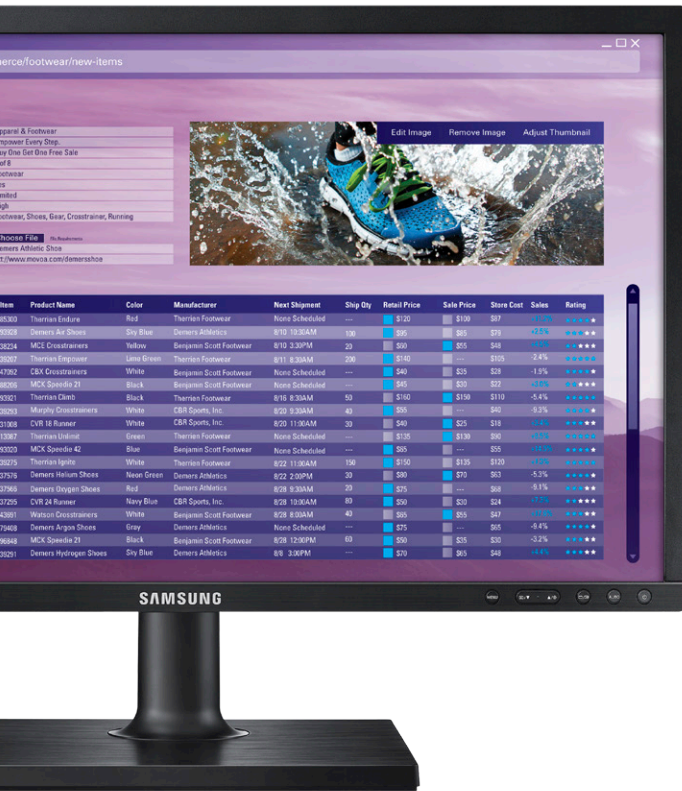

# Mega pixels, mini price

### 24" desktop monitor

Affordability with advanced image quality is a rare combination. And it's all yours with the Samsung SE650 Series desktop monitor lineup. Take the Samsung S24E650DW. It utilizes Samsung's PLS panel technology to deliver outstanding picture quality, as well as wide 178° viewing angles. It's the 24" monitor of choice where a 16:10 aspect ratio screen is needed, delivering a high resolution of 1920 x 1200 for crisp fonts and images. The S24E650DW features approximately 30% recycled material, less than 0.005W Off Mode power consumption, and the fully adjustable stand keeps users more comfortable, focused and productive. Rounding out the features are VGA, DVI, USB and DisplayPort connections, VESA mount compatibility, a matte black bezel with clearly labeled buttons, speaker bar compatibility and a 3-year warranty. The Samsung S24E650DW. The cost says budget. The screen says otherwise.

#### Impressive picture quality

The LED-backlit LCD screen delivers sharp, bright, beautiful images. Mega infinity dynamic contrast ratio ensures subtle detail even in the lights and darks, and MagicAngle technology delivers improved color even when viewed off-angle.

#### Ergonomic, adjustable stand

The monitor swivels, tilts, pivots and is height-adjustable, for greater user comfort. And since the monitor is VESA compatible, installation on a wall or separate mounting arm is easy.