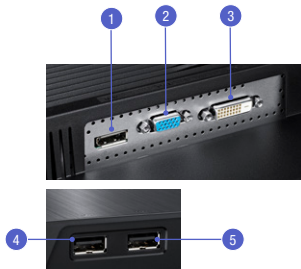

Learn more samsung.com/business or www.samsung.com/b2bmonitors
Product support 1-800-SAMSUNG 1-866-SAM4BIZ
Follow us [youtube.com/samsungbizusa](https://www.youtube.com/samsungbizusa) @SamsungBizUSA

SAMSUNG
BUSINESS

Samsung Electronics has been named 2015 ENERGY STAR Partner of the Year in the product manufacturing category by the U.S. Environmental Protection Agency (EPA).

©2015 Samsung Electronics America, Inc. Samsung is a registered mark of Samsung Electronics Corp., Ltd. Specifications and design are subject to change without notice. Non-metric weights and measurements are approximate. All brand, product, service names and logos are trademarks and/or registered trademarks of their respective manufacturers and companies. See samsung.com for detailed information. Printed in USA. MON-S24E650DWSHT-AUG15T