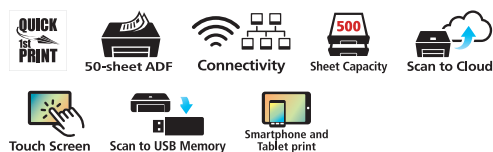

Canon Inc.
canon.com

Canon Europe
canon-europe.com

English Edition
© Canon Europa N.V., 2014