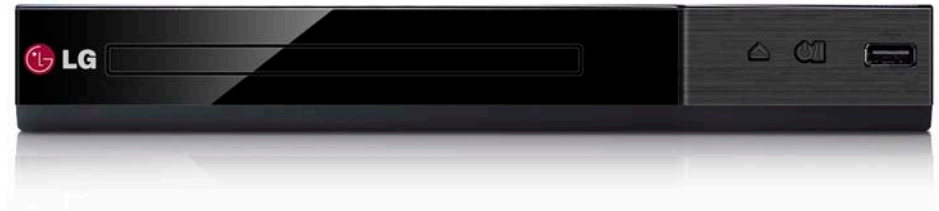

DVD Player DP132

KEY FEATURES

- DVD/CD Playback
- USB Direct Recording
- DivX® Playback
- Media File Playback via USB

Powerful Playability

USB Direct Recording
(Audio CD Recording to USB)

DivX® Playback

PLAYBACK CAPABILITY

CONVENIENCE

Zoom	Yes
Loading Time	Less than 7 sec
Firmware Update	Yes
Last Scene Memory	Yes
Screen Saver	Yes
Auto Power Off	Yes
Parental Lock	Yes
USB Direct Recording	Yes

AV INPUTS/OUTPUTS

Composite Video Output	1
Analog Audio 2ch Output	1
USB 2.0	1