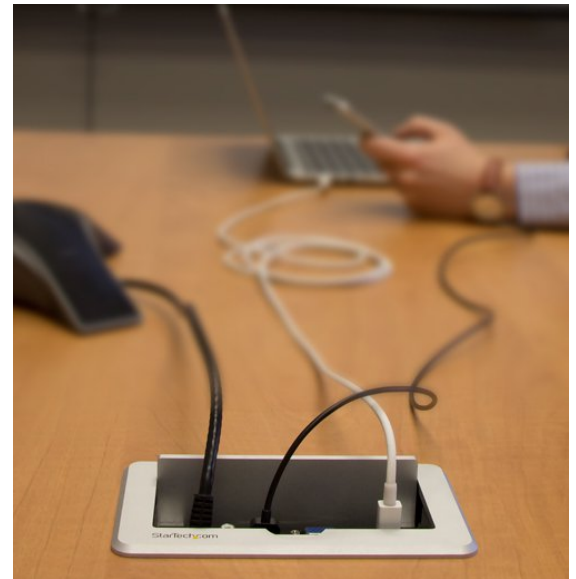

## Conference Table Box for AV Connectivity

Product ID: BOX4HDECP

This connectivity box for conference tables features a concealed, in-table design that lets you connect a VGA, Mini DisplayPort, HDMI or composite video source device to an HDMI display or projector. When the video switch isn't in use, you can simply slide the stylish cover panel over the connectors, hiding them inside the table or podium surface.

### Convenient accessibility

Presenters can conveniently share content from their own device with the table top switch automatically converting any attached audio/video source device into a single HDMI output. The switch box also offers stylish integration into your modern boardroom or classroom with a discreet hideaway panel. For added convenience the BOX4HDECP features a USB charging port to charge your mobile device and an Ethernet pass-through port for Internet connectivity in boardrooms where Wi-Fi® is not available.

## Collaborate easily

The A/V switch makes your large display accessible to any presenter's video source device, by installing directly into the surface of your table or podium, and automatically outputs the most recently connected video source. Plus, support for high-definition video resolutions up to 1920x1080 (1080p) ensures that the quality of your presentation is maintained.

### Applications

- Build directly into a boardroom table for video presentations and video conferencing
- Build into a podium, for live presentation control
- Connect your device to a projector or large display and switch from one computer to another, or to a mobile device automatically, to collaborate during a boardroom meeting
- Use in a boardroom or classroom where a projector or display may not have the required connectivity ports
- Hide your unsightly cables and switch box by building directly into your table or podium