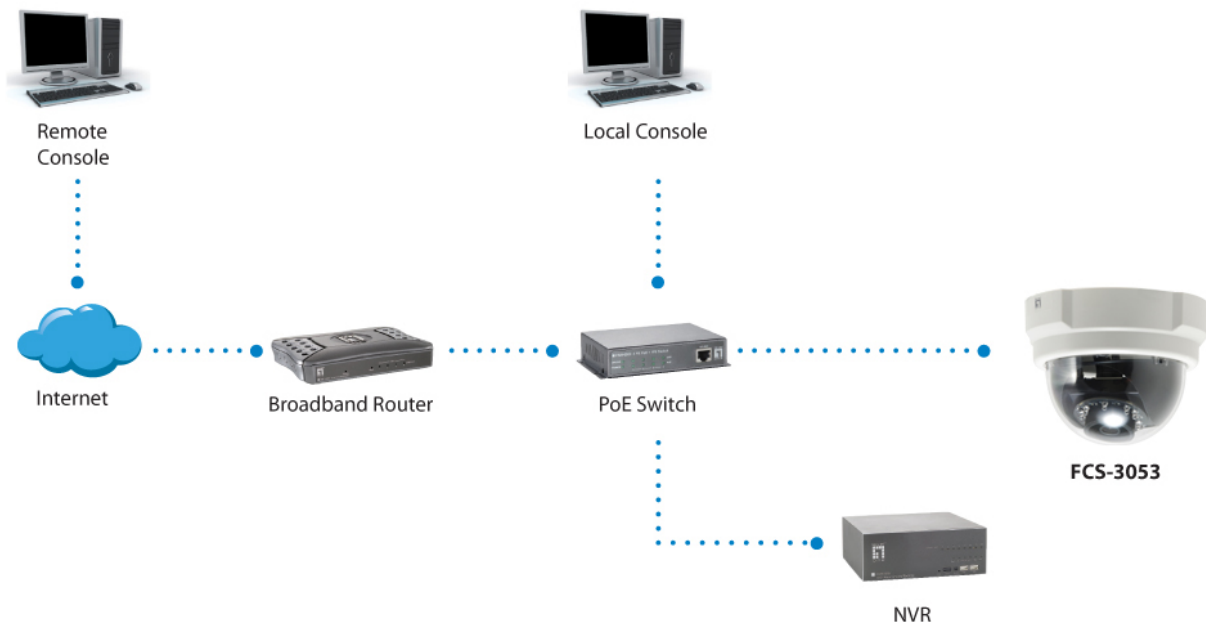

Physical Specifications

Dimensions (W x D x H mm):

128 x 99 x 128

Weight (g):

292 g

Others

Approval and Compliance:

CE, FCC, ONVIF

Deployment:

Wall/Ceiling Mount

Operation Systems:

Microsoft Windows 8/7/Vista/XP

Diagram

Order Information

FCS-3053

Package Contents