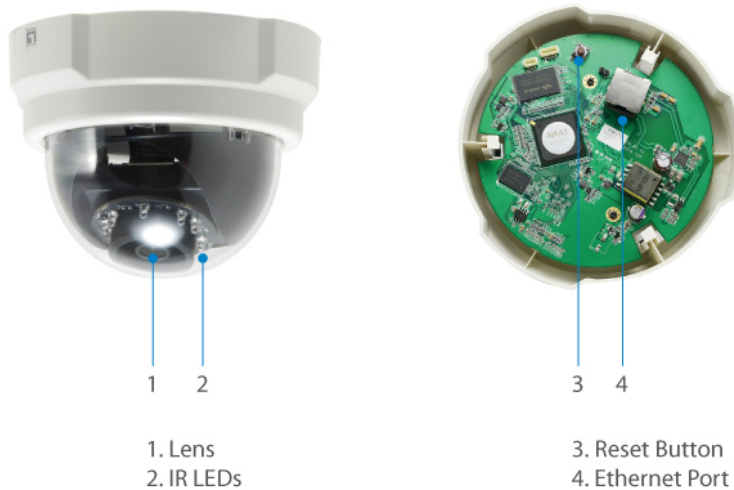

FCS-3053 Version: 1

Fixed Dome Network Camera, 3-Megapixel, PoE 802.3af, Day & Night, IR LEDs

Key Features

- 3-Megapixel high-definition resolution
- Built-in infrared LEDs for night viewing up to 20m
- Compression: H.264/MJPEG
- Removable IR-cut filter for day and night surveillance
- Power support: PoE (IEEE 802.3af)
- Free 64-channel monitoring software included (supports OneSecure App)

Specifications

System Specifications

Image Sensor:

3-Megapixel 1/3.2" Progressive Scan CMOS

Connectors and Cabling:

1 x RJ-45 10/100 Mbps PoE port

**Button:**

Reset Button

Indicator:

Power & Link

Lens:

Fixed focal, Fixed iris, Fixed focus, f3.6mm, F1.8

IR Cut Filter:

Removable infrared-cut filter for day & night function

IR LED:

10 IR LEDs for illumination up to 20m