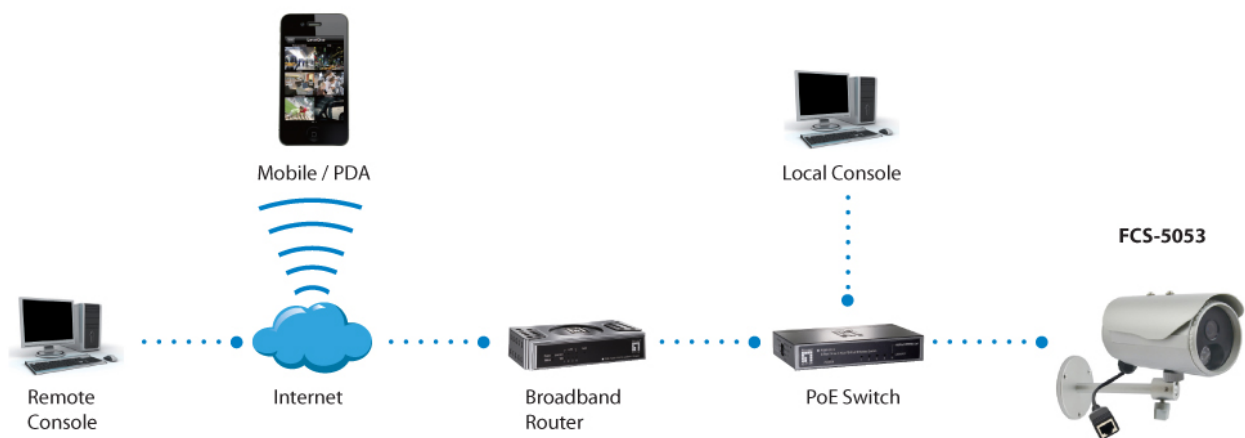

Others

Approval and Compliance:
CE, FCC, ONVIF, IP66

Deployment:
Wall Mount

Operation Systems:
Microsoft Windows 8/7/Vista/XP

Diagram

Order Information

FCS-5053

Package Contents