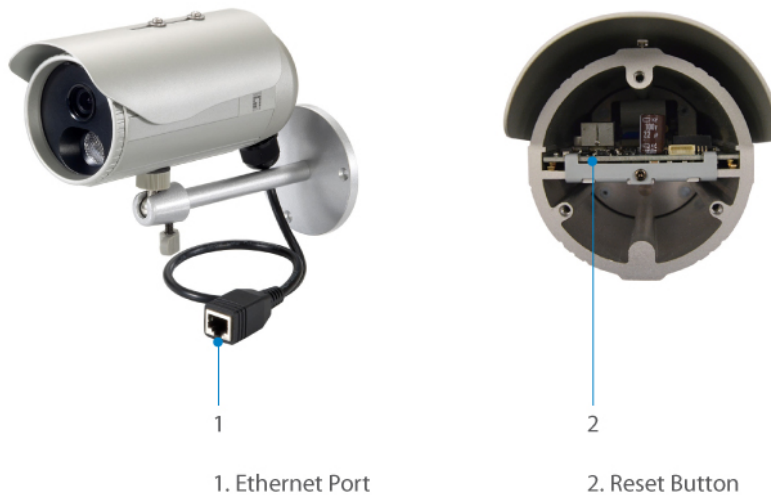

FCS-5053 Version: 1

Fixed Network Camera, 3-Megapixel, Outdoor, PoE 802.3af, Day & Night, IR LEDs

Key Features

- 3-Megapixel high-definition resolution
- Weatherproof IP66-rated with wide operating temperature (-40°C to 50°C) for harsh environments
- Built-in infrared LEDs for night viewing up to 20m
- Compression: H.264/MJPEG
- Removable IR-cut filter for day and night surveillance
- Power support: PoE (IEEE 802.3af)
- Free 64-channel monitoring software included (supports OneSecure App)

Specifications

System Specifications

Image Sensor:

3-Megapixel 1/3.2" Progressive Scan CMOS

Connectors and Cabling:

1 x RJ-45 10/100 Mbps PoE Port

Lens:

Fixed focal, Fixed iris, Fixed focus, f4.2mm, F1.8

IR Cut Filter:

Removable infrared-cut filter for day & night function

IR LED:

1 Adaptive IR LEDs for illumination up to 20m

Shutter Time:

1/5 ~ 1/10,000 sec

Angle of View:

62.7°