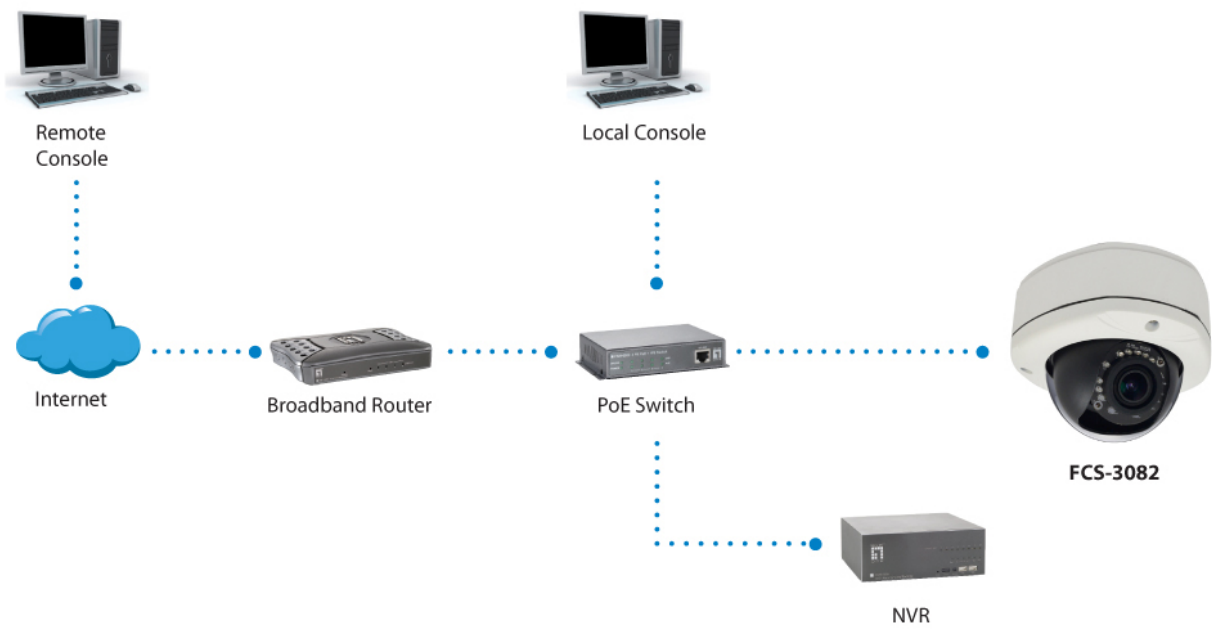

Others

Approval and Compliance:

CE, FCC, ONVIF, IK10, NEMA 4X

Deployment:

Wall/Ceiling Mount

Operation Systems:

Microsoft Windows 8/7/Vista/XP

Diagram