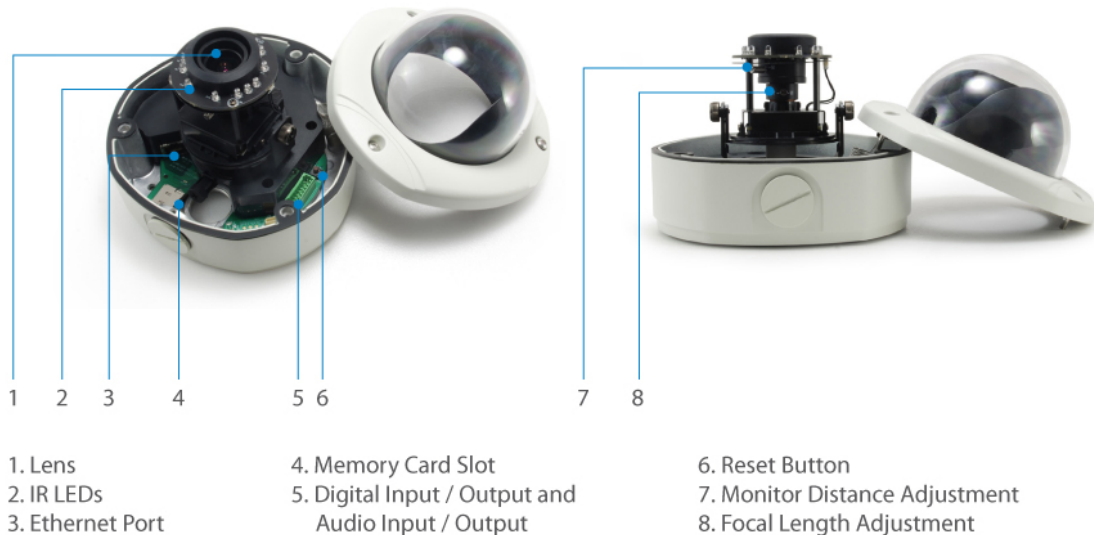

FCS-3082 Version: 1

Fixed Dome Network Camera, 3-Megapixel, Outdoor, PoE 802.3af, Day & Night, IR LEDs, WDR

Key Features

- Built-in Micro SDHC/SDXC card slot for local storage
- 3-Megapixel high-definition resolution
- Weatherproof IP67-rated with wide operating temperature (-40°C to 50°C) for harsh environments
- Features WDR (Wide Dynamic Range) to enhance visibility under extremely bright or dark environments
- Vandal-proof IK10-rated housing
- Built-in infrared LEDs for night viewing up to 30m
- Removable IR-cut filter for day and night surveillance
- Compression: H.264/MJPEG
- Power support: PoE (IEEE 802.3af)
- Free 64-channel monitoring software included (supports OneSecure App)

Specifications

System Specifications

Image Sensor:

3-Megapixel 1/3" Progressive Scan CMOS

Connectors and Cabling:

1 x RJ-45 10/100 Mbps PoE port

1 x 3.5mm line out

1 x 3.5mm line in

I/O terminal block (1 DI/1 DO)

Modularity:

1 x MicroSDHC/ MicroSDXC card slot

Button:

Reset Button

Indicator:

Power

Lens:

Vari-focal, Fixed iris, Manual focus, f2.8-12mm, F1.4

IR Cut Filter:

Removable infrared-cut filter for day & night function

IR LED:

15 IR LEDs for illumination up to 30m

Shutter Time:

1/5 ~ 1/10,000 sec

Angle of View: