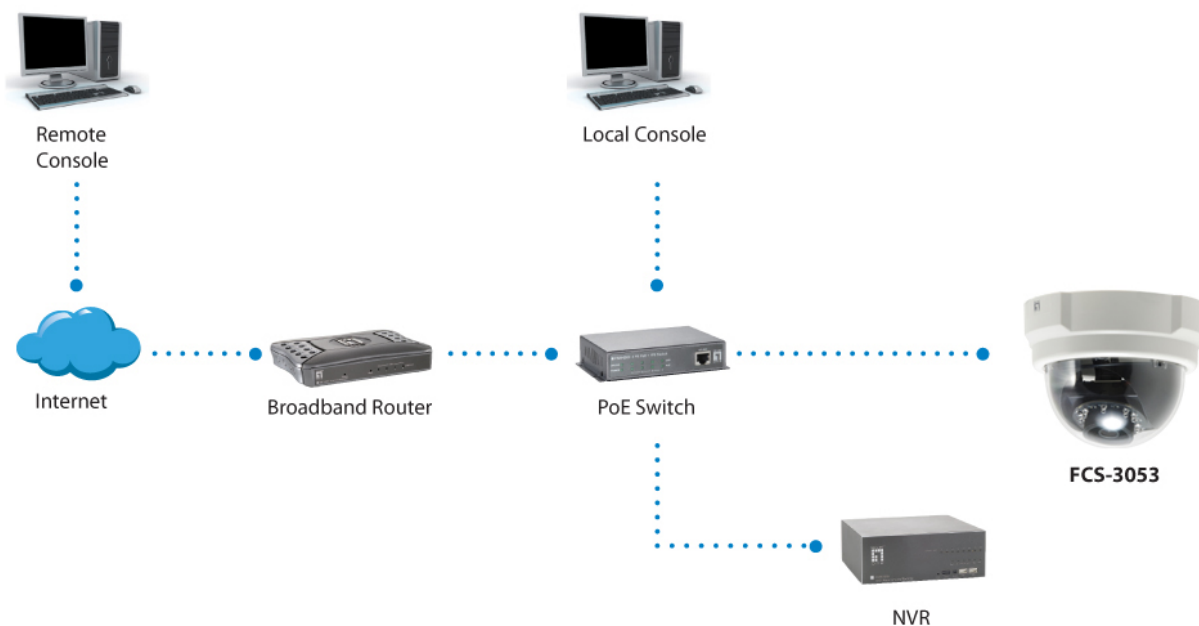

Dimensions (W x D x H mm):

128 x 99 x 128

Weight (g):

292 g

Others

Approval and Compliance:

CE, FCC, ONVIF

Deployment:

Wall/Ceiling Mount

Operation Systems:

Microsoft Windows 8/7/Vista/XP

Diagram

Order Information

FCS-3063

Package Contents

Mounting Kit
Screw Kit
Quick Installation Guide
Resource CD (User Manual, Utility, QIG)