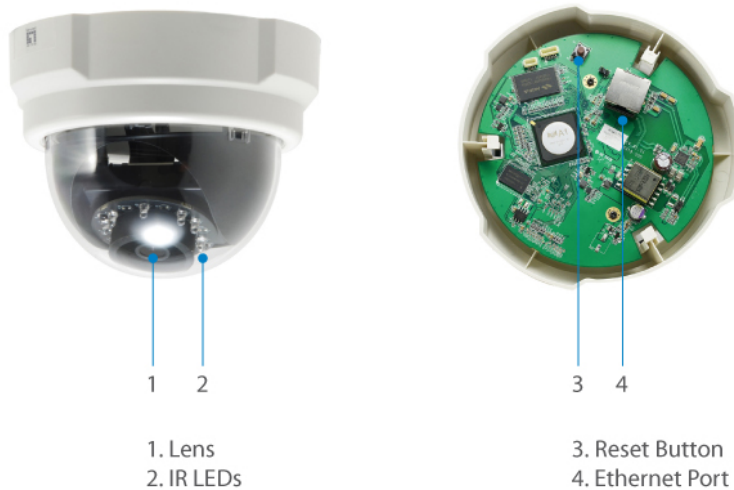

FCS-3063 Version: 1

Fixed Dome Network Camera, 5-Megapixel, PoE 802.3af, Day & Night, IR LEDs, WDR

Key Features

- 5-Megapixel (2592 x 1944) high-definition resolution
- Features WDR (Wide Dynamic Range) to enhance visibility under extremely bright or dark environments
- Built-in infrared LEDs for night viewing up to 30m
- Removable IR-cut filter for day and night surveillance
- Compression: H.264/MJPEG
- Power support: PoE (IEEE 802.3af)
- Free 64-channel monitoring software included (supports OneSecure App)

Specifications

System Specifications

Image Sensor:

5-Megapixel 1/3.2" Progressive Scan CMOS

Connectors and Cabling:

1 x RJ-45 10/100 Mbps PoE port

Button:

Reset Button

Indicator:

Power

Lens:

Fixed focal, Fixed iris, Fixed focus, f3.6mm, F1.8

IR Cut Filter:

Removable infrared-cut filter for day & night function

IR LED:

10 IR LEDs for illumination up to 30m