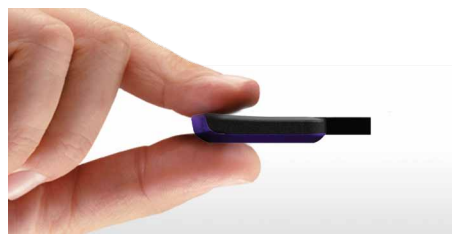

One-handed accessibility

Facilitate your Digital Life Simple yet exquisite designs

USB Flash Drives | JetFlash Capless Series

Losing USB end caps can be quite annoying, not to mention the inconvenience of taking the cap on and off every time the drive is used. For extra convenience and protection, Transcend's JetFlash Capless Series offers a choice of capless, retractable designs or ultra-small, rugged drives that not only protect the device and its contents, but are compact and easy to carry around.

Extremely slim & lightweight

Lanyard/Keychain Attachment Hole

- Convenient capless design for one-handed operation
- Compact and lightweight for supreme portability
- Wide-range of stylish designs and storage capacities available
- Offers free download of Transcend Elite & RecovErX
- Limited Lifetime Warranty