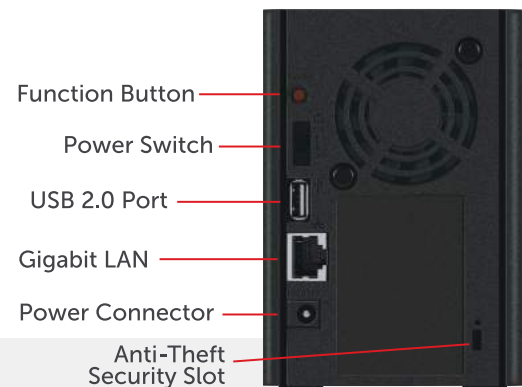

SHARED CENTRAL STORAGE

With terabytes of storage, LinkStation 220 provides a reliable, central location to store and protect all data from every PC and Mac® computer, tablet device and smartphone in your home or small office. Store, access and share files from anywhere over your wireless network at speeds up to twice as fast as a standard USB hard drive.

STREAM YOUR FAVORITE MEDIA

LinkStation 220 includes Twonky, a DLNA server, and it can be used as an iTunes server to stream all of your favorite music, movies and shows to multiple devices simultaneously.

FREE REMOTE ACCESS SERVICE

Buffalo's free WebAccess service allows you to create a personal cloud for easy remote access and file sharing with anyone, anywhere over the Internet. Your data remains securely stored in one place on your home network, but you can access it quickly from any computer, iPhone, iPad, Android or Windows mobile device over the web.

EASY BACKUP FOR PC AND MAC

LinkStation 220 features 5 licenses of NovaBACKUP® Professional for Windows® and Time Machine® support for multiple Mac computers for whole home data backup. Disaster and hard drive failures happen unexpectedly; don't leave your important files and treasured memories in the hands of chance. Set up regular backups for every computer in your house and easily protect all of your data, down to the very last byte.

QUICK SETUP WITH MOBILE DEVICES

Easily set up LinkStation 220 with your tablet or smartphone - No computer is needed!

AUTOMATIC DATA PROTECTION

LinkStation 220 features two hard drives support for RAID 0/1/JBOD for maximum capacity or redundant data protection. LinkStation 220e Diskless Enclosure supports RAID when two hard drives are inserted.

CUSTOM SCALABILITY

LinkStation 220e (LS220DE) is a diskless enclosure that offers easy scalability for terabytes of high capacity network storage and backup.

LINKSTATION NAS SYSTEM

LinkStation 220 runs on Buffalo's LinkStation NAS System, providing a host of useful features. Included on all Buffalo LinkStation devices, LinkStation NAS System simplifies your everyday data needs.

PRODUCT SPECIFICATIONS

24/7 TECH SUPPORT | 2 YEAR WARRANTY
(866) 752-6210 | USA & Canada Only

INTERNAL HARD DRIVES

Number of Drives: 2 (LS220D)
2 Empty Bays (LS220DE)
Drive Interface: SATA 3 Gbps
Hard Drive Sizes: 1 TB, 2 TB, 4 TB
Supported RAID: 0/1/JBOD (Individual Disks)
RAID only supported on LS220DE model when 2 or more HDDs are inserted

LAN INTERFACE

Standard Compliance: (10BASE-T)IEEE802.3,
(100BASE-TX)IEEE802.3u,
(1000BASE-T)IEEE802.3ab
Number of Ports: 1
Data Transfer Rates: 10/100/1000 Mbps
Supported Protocols: TCP/IP
Network File Services: CIFS/SMB, AFP, HTTP/HTTPS, FTP/FTPS
Connector Type: RJ-45

USB INTERFACE

Standard Compliance: USB 2.0
Connector Type: A type
Number of Ports: 1 x USB 2.0
Data Transfer Rates: 480 Mbps (USB 2.0)

PRODUCT MODELS

LS220DE
LS220D0202
LS220D0402
LS220D0802

OTHER

Dimensions (L x W x H): 3.42 x 5.02 x 8.07 in
Weight: 5.5 lbs / 1.92 Lbs (LS220DE)
Power Consumption: Max. 48W
Power Supply: External AC 100-240V Universal, 50/60Hz
Client OS Support:

HDD Size	HD	Music *	Photos *
2 TB	1,000	500,000	900,000
3 TB	1,500	750,000	1,350,000
4 TB	2,000	1,000,000	1,800,000
6 TB	3,000	1,500,000	2,700,000
8 TB	4,000	2,000,000	3,600,000

Windows® 10
Windows® 8.1 (32-bit/64-bit)
Windows® 8 (32-bit/64-bit)
Windows® 7 (32-bit/64-bit)
Windows Vista® (32-bit/64-bit)
Windows® XP
Mac OS® X up to 10.10*
Windows® RT 8.1
Windows® RT
Android 2.3* or later
iOS® 5* or later
*Some included optional utilities are not supported.

BOX CONTENTS

LinkStation 220 / LinkStation 220e, Setup CD-ROM, Quick-Setup Guide, Ethernet Cable, AC Adapter, AC Cable, Warranty Statement