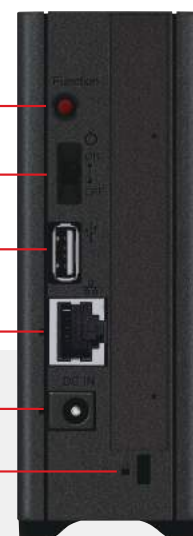

SHARED CENTRAL STORAGE

With terabytes of storage, LinkStation 210 provides a reliable, central location to store and protect all data from every PC and Mac® computer, tablet device and smartphone in your home or small office. Store, access and share files from anywhere over your wireless network at speeds up to twice as fast as a standard USB hard drive.

STREAM YOUR FAVORITE MEDIA

LinkStation 210 includes Twonky, a DLNA server, and it can be used as an iTunes server to stream all of your favorite music, movies and shows to multiple devices simultaneously.

QUICK SETUP WITH MOBILE DEVICES

Easily set up LinkStation 210 with your tablet or smartphone - No computer is needed!

FREE REMOTE ACCESS SERVICE

Buffalo's free WebAccess service allows you to create a personal cloud for easy remote access and file sharing with anyone, anywhere over the Internet. Your data remains securely stored in one place on your home network, but you can access it quickly from any computer, iPhone, iPad, Android or Windows mobile device over the web.

EASY BACKUP FOR PC AND MAC

LinkStation 210 features 5 licenses of NovaBACKUP® Professional for Windows® and Time Machine® support for multiple Mac computers for whole home data backup. Disaster and hard drive failures happen unexpectedly; don't leave your important files and treasured

Function Button

Power Switch

USB 2.0 Port

Gigabit LAN

Power Connector

Anti-Theft Security Slot

memories in the hands of chance. Set up regular backups for every computer in your house and easily protect all of your data, down to the very last byte.

LINKSTATION NAS SYSTEM

LinkStation 210 runs on Buffalo's LinkStation NAS System, providing a host of useful features from network file sharing and security to RAID management (on multi-drive units), remote access and more. Included on all Buffalo LinkStation devices, LinkStation NAS System simplifies your everyday data needs.

PRODUCT SPECIFICATIONS

24/7 TECH SUPPORT | 2 YEAR WARRANTY
(866) 752-6210 | USA & Canada Only

INTERNAL HARD DRIVES

Number of Drives: 1
Drive Interface: SATA 3 Gbps

LAN INTERFACE

Standard Compliance: (10BASE-T)IEEE802.3,
(100BASE-TX)IEEE802.3u,
(1000BASE-T)IEEE802.3ab

Number of Ports: 1
Data Transfer Rates: 10/100/1000 Mbps
Supported Protocols: TCP/IP
Network File Services: CIFS/SMB, AFP, HTTP/HTTPS, FTP
Connector Type: RJ-45

USB INTERFACE

Standard Compliance: USB 2.0
Connector Type: A type
Number of Ports: 1 x USB 2.0
Data Transfer Rates: 480 Mbps (USB 2.0)

PRODUCT MODELS

LS210D0201 (2TB), LS210D0401 (4TB), LS210D0601 (6TB)

OTHER

Dimensions (L x W x H): 1.77 x 5.9 x 6.88 in
Weight: 2.43 lbs
Power Consumption: Max. 18W
Power Supply: External AC 100-240V Universal, 50/60Hz
Client OS Support: Windows® 11
Windows® 10
Windows® 8.1 (32-bit/64-bit)
Windows® 8 (32-bit/64-bit)
Windows® 7 (32-bit/64-bit)
Windows Vista® (32-bit/64-bit)
Windows® XP,
Mac OS® X up to 10.10*
Windows® RT 8.1
Windows® RT
Android 2.3* or later
iOS® 5* or later

*Some included optional utilities are not supported.

BOX CONTENTS

LinkStation 210, Setup CD-ROM, Quick-Setup Guide, Ethernet Cable, AC Adapter, AC Cable, Warranty Statement