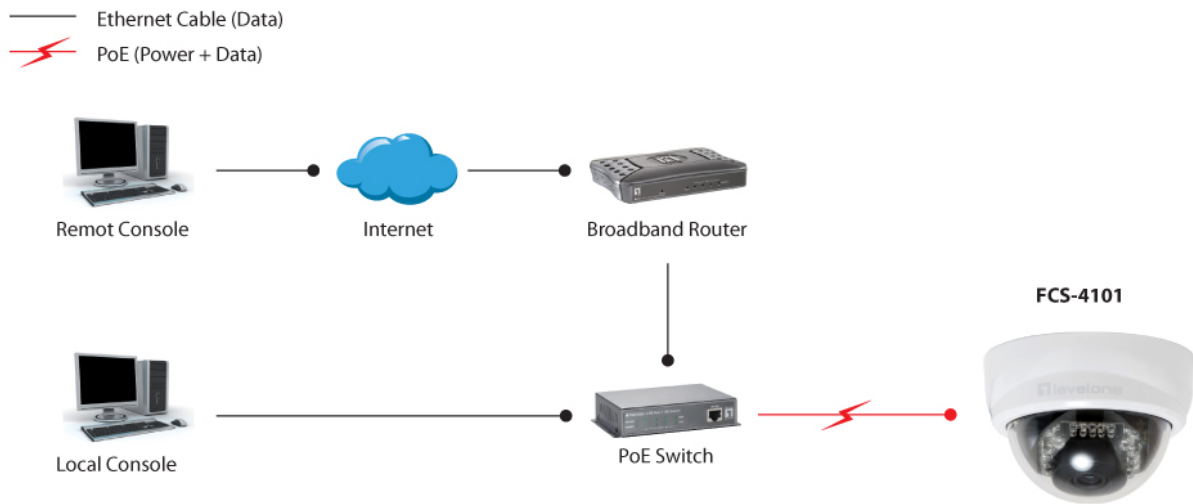

CE, FCC

Deployment:

Desktop/Ceiling Mount

Operation Systems:

Microsoft Windows 7/Vista/XP

Viewing System Requirements:

Browser: Internet Explorer 6.x or above, Firefox, Chrome, Safari

Cell phone: 3GPP player

Real Player: 10.5 or above

Quick Time 6.5 or above

Diagram

Order Information

FCS-4101

Package Contents

Power Adapter

Mounting Kit

Screw Kit

Quick Installation Guide

Resource CD (User Manual, Utility, 64-CH Monitoring Software)