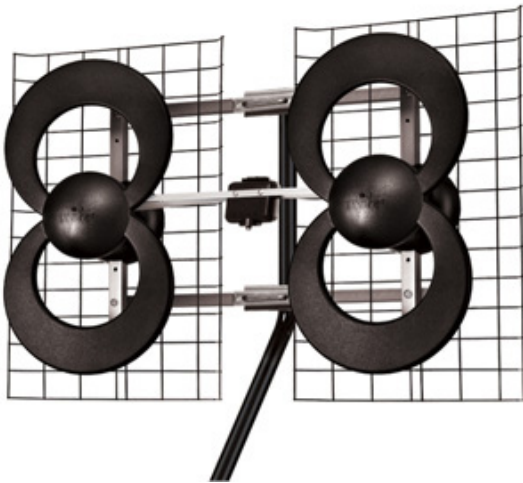

CLEARSTREAM™ ANTENNAS

CLEARSTREAM™ 4

The ClearStream™ 4 extreme range antenna offers the power and efficiency normally found in antennas up to 10 times its size. It utilizes the patented ClearStream™ Tapered Loop Technology which has delivered the first new and superior antenna design to the market in decades.

This advanced technology allows the ClearStream™ line of antennas to be smaller and more powerful across today's DTV spectrum. Using anodized aluminum, ClearStream™ antennas are engineered for strength and durability.

At a compact 20" x 28" form, the ClearStream™ 4 is the first broad spectrum antenna without the performance compromises typically seen in outdated designs of legacy antennas. The ClearStream™ 4 Quad-Loop design receives all UHF channels available with a 65+ mile range and a beam width of 43 degrees. With its high efficiency balun, the ClearStream™ 4 delivers an impressive 98% of signal reception to the digital tuner rather than being lost through impedance mismatches and phase cancellation. The ClearStream™ 4 is ideal for rural installations or suburban areas where heavy foliage or roofing materials reduce incoming signal strength. No other antenna exists in the marketplace will match its power in such a compact form. The Antennas Direct Lifetime Warranty assures you of its superior build quality and durability.

CLEARSTREAM™ 4

- SKU# - C4
- Description - Clearstream™ 4 Extreme Range Indoor/Outdoor DTV Antenna
- Range: 65+ miles
- Beam width: (HorizontalPlane) 470 to 700 MHz: 43 degrees
- Gain: Max 12.25 dBi
- VSWR: 2.1 or better
- Front to back ratio: Max 17 dB
- Size assembled 20"L x 12.5"W x 6"D
- Lifetime Warranty
- MSRP - \$149.99