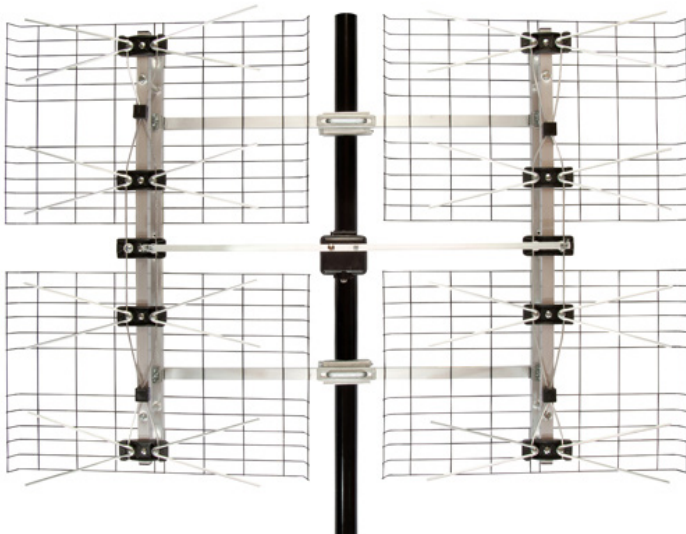

ANTENNAS DIRECT® DB8

The Antennas Direct DB8 bowtie antenna is designed to target the core UHF DTV frequencies.

With its range of 70 miles and a beam width of 35 degrees, the DB8 is ideal antenna choice for rural installations or suburban installations challenged with pulling signals in through heavy foliage or roofing materials over attic applications.

The design of the DB8 allows for installation options that are off limits for much larger antennas of equal or lesser range. The DB8 comes with the Antennas Direct Lifetime Warranty, which assures you of its superior build quality and durability.

DB8

- SKU# - 8DXB
- Description - Extreme Range, Multi-Directional Bowtie UHF Antenna
- Range: Up to 70 miles
- Beam width: (HorizontalPlane) 35 degrees
- Gain: Max 15.8 dBi
- VSWR: Typical 3.0 or better
- Front to back ratio: 25 dB
- Size assembled 28.5"L x 42.9"W x 9.1"D
- Lifetime Warranty
- MSRP - \$119.99