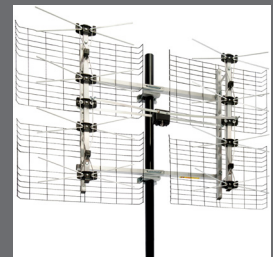

ANTENNAS DIRECT® DB8

The Antennas Direct DB8 bowtie antenna is designed to target the core UHF DTV frequencies.

With its range of 70 miles and a beam width of 35 degrees, the DB8 is ideal antenna choice for rural installations or suburban installations challenged with pulling signals in through heavy foliage or roofing materials over attic applications.

DB8

- SKU# - 8DXB
- Description - Extreme Range, Multi-Directional Bowtie UHF Antenna
- Range: Up to 70 miles
- Beam width: (HorizontalPlane) 35 degrees
- Gain: Max 15.8 dBi
- VSWR: Typical 3.0 or better
- Front to back ratio: 25 dB
- Size assembled 28.5"L x 42.9"W x 9.1"D
- Lifetime Warranty
- MSRP - \$119.99