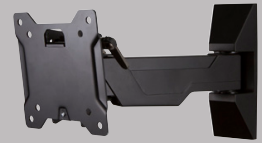

Series

Full Motion Mounts