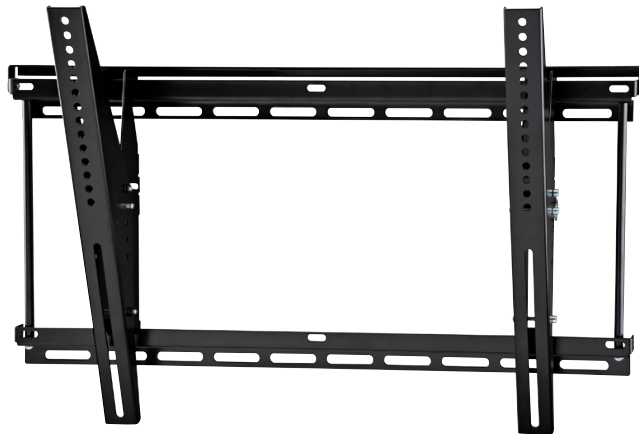

OE-CAP175T product information sheet

A supplier of innovative, expandable, reliable products; Capture is proud to build only the highest quality mounting solutions. Capture incorporates the latest technology, providing complete mounting solutions to meet the demands of commercial, institutional, and residential applications. Capture offers a full line of TV mounts for all your installation needs. All designed for easy installation and lasting performance. The OE-CAP175T is ideal for entry-level consumers looking for an easy-to-use large tilt mount.

Product Benefits

- Tilt up to +15° to reduce glare
- Universal rails for greater VESA compatibility
- Lift n' Lock™ allows you to easily attach your TV to the mount
- Sliding lateral on-wall adjustment
- Open architecture provides easy access to in-wall wiring
- Locking bar secures TV to mount
- Simple to install and use
- Includes complete hardware kit

Product Specifications

Fits most: 37–80" TVs
Supports up to: 175 lbs (79.4 kg)
Tilt: Up to +15°
Mounting profile: 2.7" (69 mm)
Universal & VESA compliant: 100x100 to 600x400
Mounting: Double-stud or solid wall
Warranty: 5 years
Color: Black

CAPTURE

OE-CAP175T technical data sheet

FRONT VIEW

MOUNTING PROFILE

PANEL ATTACHMENT -
VESA COMPATABILITY (mm)

WALL MOUNTING

inches (mm)

	Stock Code	Packaging UPC	MC GTIN
Americas	61-125	880997000333	10880997000330