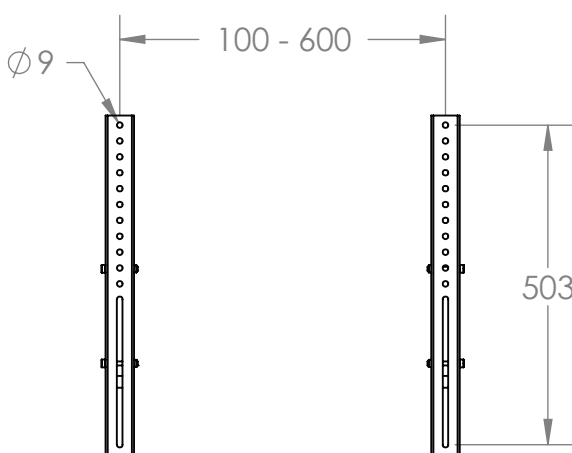

Product Specifications

Fits most: 37–80" TVs
Supports up to: 175 lbs (79.4 kg)
Tilt: Up to +15°
Mounting profile: 2.7" (69 mm)
Universal & VESA compliant: 100x100 to 600x400
Mounting: Double-stud or solid wall
Warranty: 5 years
Color: Black

CAPTURE

OE-CAP175T technical data sheet

FRONT VIEW

MOUNTING PROFILE

PANEL ATTACHMENT -
VESA COMPATABILITY (mm)

WALL MOUNTING

inches (mm)

	Stock Code	Packaging UPC	MC GTIN
Americas	61-125	880997000333	10880997000330

	Dimensions WxDxH inches (mm)	Wt lbs (kg)	Qty
Box	34.2 x 15.8 x 2.5 (869x402x64)	14.1 (6.4)	NA
MC	34.6 x 16.3 x 6.2 (878x415x158)	30 (13.6)	2

Box Contents	Qty
Wall plate	1
Tilt rail	2
Locking bar	1
Complete mount installation hardware kit	1