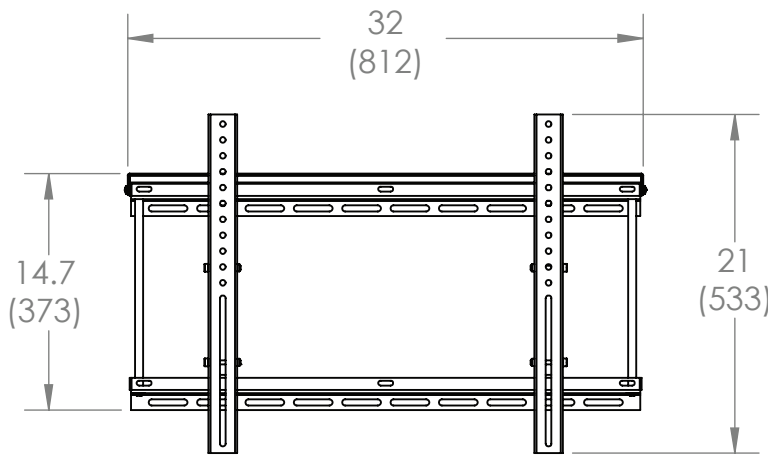

Product Specifications

Fits most: 37–80" TVs
Supports up to: 175 lbs (79.4 kg)
Tilt: Up to +15°
Mounting profile: 2.7" (69 mm)
Universal & VESA compliant: 100x100 to 600x400
Mounting: Double-stud or solid wall
Warranty: 5 years
Color: Black

CAPTURE

OE-CAP175T technical data sheet

FRONT VIEW

MOUNTING PROFILE

PANEL ATTACHMENT -
VESA COMPATABILITY (mm)

WALL MOUNTING

inches (mm)

	Stock Code	Packaging UPC	MC GTIN
Americas	61-125	880997000333	10880997000330

	Dimensions WxDxH inches (mm)	Wt lbs (kg)	Qty
Box	34.2 x 15.8 x 2.5 (869x402x64)	14.1 (6.4)	NA
MC	34.6 x 16.3 x 6.2 (878x415x158)	30 (13.6)	2

Box Contents	Qty
Wall plate	1
Tilt rail	2
Locking bar	1
Complete mount installation hardware kit	1