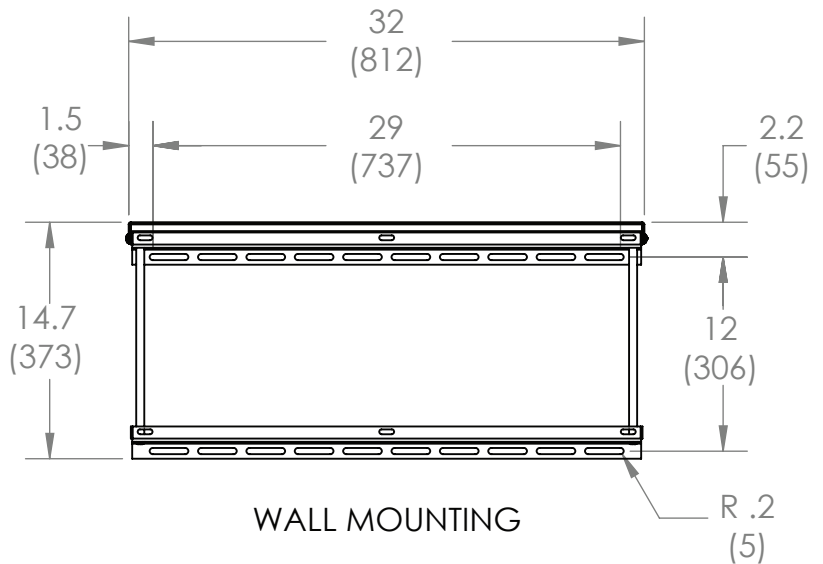

Product Specifications

Fits most: 37–80" TVs
Supports up to: 175 lbs (79.4 kg)
Tilt: Up to +15°
Mounting profile: 2.7" (69 mm)
Universal & VESA compliant: 100x100 to 600x400
Mounting: Double-stud or solid wall
Warranty: 5 years
Color: Black

CAPTURE

OE-CAP175T technical data sheet

FRONT VIEW

MOUNTING PROFILE

PANEL ATTACHMENT -
VESA COMPATABILITY (mm)

WALL MOUNTING

inches (mm)

	Stock Code	Packaging UPC	MC GTIN
Americas	61-125	880997000333	10880997000330

	Dimensions WxDxH inches (mm)	Wt lbs (kg)	Qty
Box	34.2 x 15.8 x 2.5 (869x402x64)	14.1 (6.4)	NA
MC	34.6 x 16.3 x 6.2 (878x415x158)	30 (13.6)	2

Box Contents	Qty
Wall plate	1
Tilt rail	2
Locking bar	1
Complete mount installation hardware kit	1