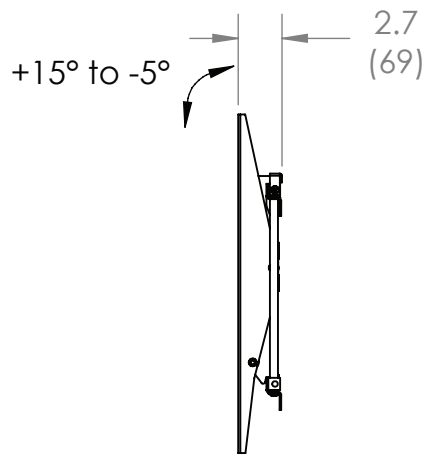

MOUNTING PROFILE