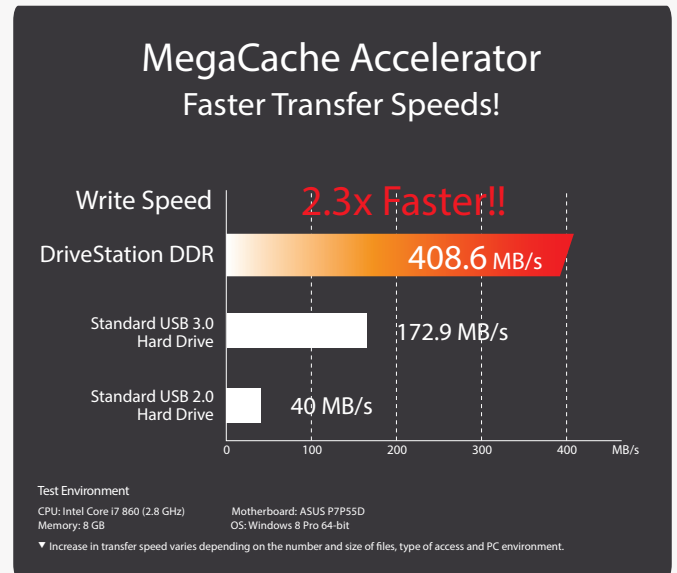

24/7 TECH SUPPORT | 3 YEAR WARRANTY

(866) 752-6210 | USA & Canada Only

*1 TB= 1,000,000,000,000 bytes; total accessible capacity varies depending on operating environment. Data rate, features and performance may vary based on the configuration of your system and other factors. Buffalo Americas (Buffalo Americas, Inc.) shall not be responsible for data loss and shall have no liability arising out of damages from lost data.

©2013 BUFFALO INC. All rights reserved. BUFFALO and BUFFALO logo are either trademarks or registered trademarks of MELOO HOLDINGS INC. DriveStation and DriveStation logo are either trademarks or registered trademarks of BUFFALO INC. or its affiliates in the United States and other countries. The names and logos of other companies mentioned herein belong to their respective owners.