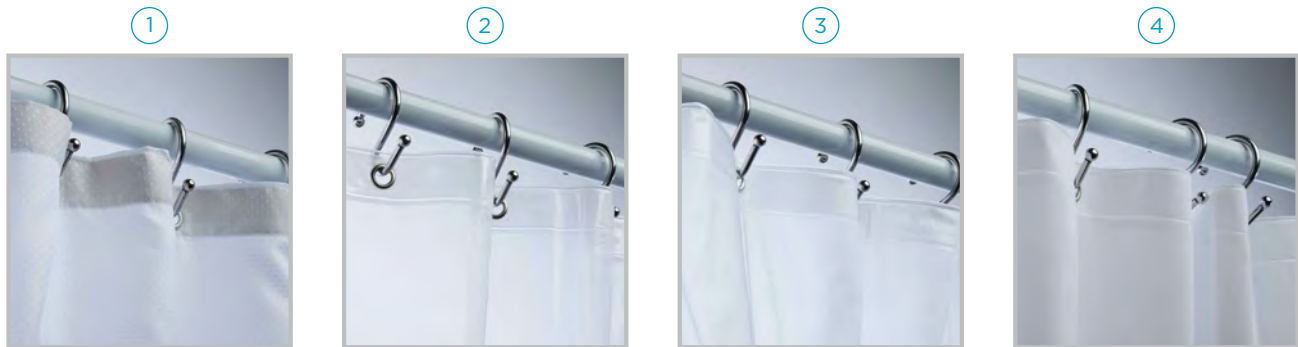

honeydo can shower curtains & liners

item #	name	color	width	height
① BTH-03293	fabric shower curtain	white	70 inches	72 inches
② BTH-03295	shower stall curtain liner	clear	42 inches	72 inches
② BTH-03292	curved rod curtain liner	clear	82 inches	72 inches
② BTH-03294	heavy gauge curtain liner	clear	70 inches	72 inches
③ BTH-03296	PEVA shower curtain liner	clear	70 inches	72 inches
④ BTH-03291	heavy gauge curtain liner	white	70 inches	72 inches