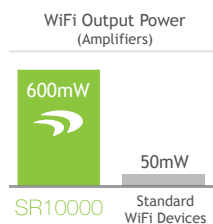

Advanced Amped Technology:

High Power Dual Amplifiers and Antennas boost Wi-Fi performance