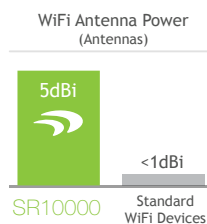

Advanced Amped Technology:

High Power Dual Amplifiers and Antennas boost Wi-Fi performance