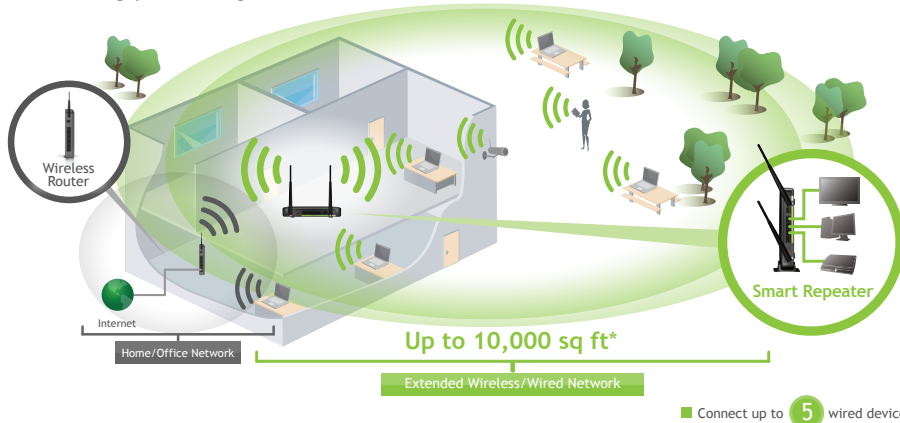

## High Power Wireless-N 600mW Smart Repeater

SR10000

The High Power Wireless-N 600mW Smart Repeater expands the range of any 802.11b/g/n wireless network by repeating the signal from a wireless router and redistributing it in a new "extended" location. The SR10000 is equipped with advanced dual 600mW amplifiers and 5dBi detachable high gain antennas to extend Wi-Fi coverage by a staggering 10,000 sq ft. The Premium Series Smart Repeater features network bridging capabilities that allow additional networking devices, such as PCs and network switches to attach to one of the five (5) available wired network ports for network access. The Premium Series Smart Repeater works with all Wi-Fi networks and is simply the most powerful universal Wi-Fi range extender on the market.

### How it Works:

The High Power Wireless-N 600mW Smart Repeater receives the signal from your home/office WiFi router and retransmits it in a new location, extending your range over extreme distances