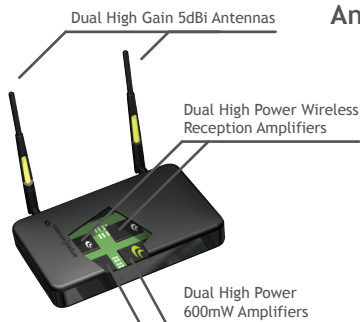

Advanced Amped Technology:

High Power Dual Amplifiers and Antennas boost Wi-Fi performance