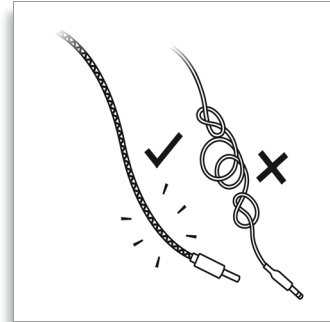

Highlights

Powerful sound

With powerful 9mm drivers these headphones deliver a balanced sound experience coupled with a punchy bass performance.

Smart reinforcement

Thanks to the tough tangle-free fabric cable and reinforced connectors these headphones are built to stand up to the wear and tear of your active lifestyle.