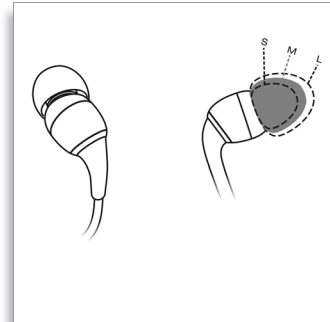

Highlights

Powerful sound

With powerful 9mm drivers these headphones deliver a balanced sound experience coupled with a punchy bass performance.

Smart reinforcement

Thanks to the tough tangle-free fabric cable and reinforced connectors these headphones are built to stand up to the wear and tear of your active lifestyle.

Customized fit

Three sizes of soft ear sleeves enable you to customize the fit to your ears.

Comfortable for long wear

The deluxe ear sleeves enable you to wear your headphones for as long as you like without discomfort.