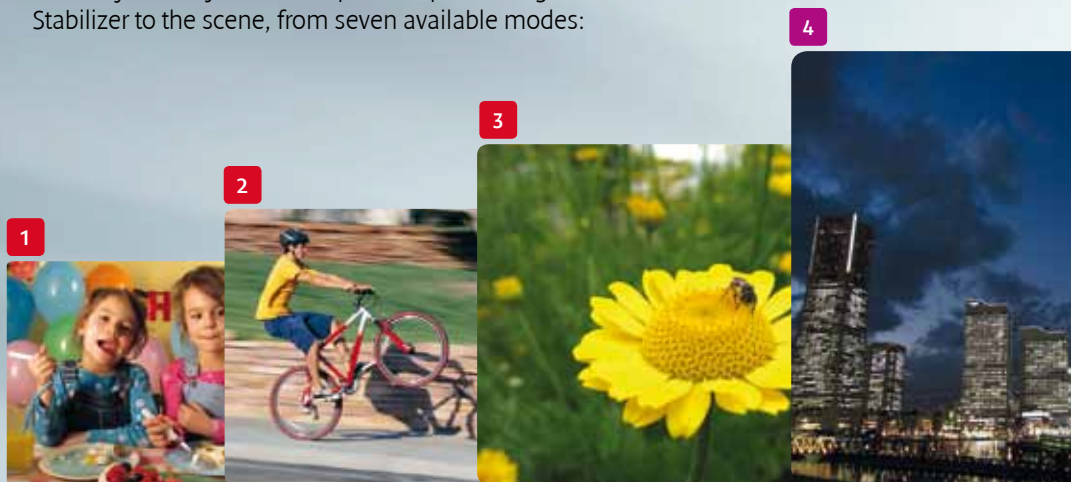

INTELLIGENT
IS

Intelligent IS

Intelligent IS

Versatile and fully automatic, Intelligent IS constantly detects your subject and adapts the optical Image Stabilizer to the scene, from seven available modes:

Still

Still & Movie

1. Normal IS

Camera shake correction for minimum blur in photos. It is powerful enough to give sharp results and good exposure in situations where a non-stabilised camera would have to use a much faster shutter speed to avoid shake.

2. Panning IS

Provides smooth framing on a moving subject - stabilising in one direction only when panning horizontally or vertically.

3. Macro IS

Optimises Hybrid IS when shooting from very short distance. Originally developed for professional Canon EF lenses, Hybrid IS provides ideal correction for sharp handheld close-ups.

4. Tripod Mode

Ensures optimum results in stills and movies when the camera is fixed on a steady surface, automatically turning image stabilisation off.