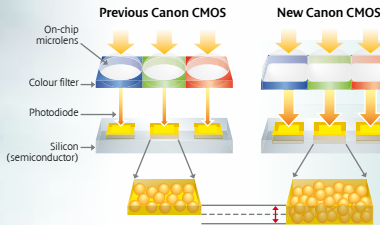

12.1 MEGA
PIXELS
HIGH-SENSIVITY
CMOS

With a larger surface than many conventional compact camera sensors, this 1/1.7 type, 12.1MP CMOS uses Canon EOS DSLR sensor technologies to give superior performance up to ISO 6400.