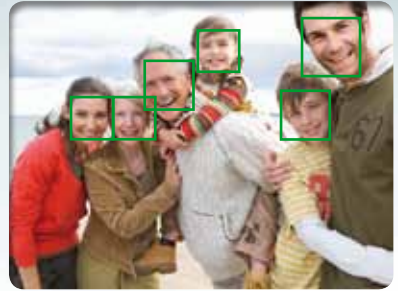

Scene Detection
Technology

Scene Detection

Scene Detection can detect up to 58 different scenes and helps you to easily capture each moment just as you saw it – from the golden sunsets of your summer holiday or your favourite band performing on a spot lit stage to your baby's first smile.

Without

With

Advanced Subject Detection

Advanced Subject Detection can automatically detect a moving subject, such as a vehicle or a pet, and tracks it – ensuring it remains in focus and well-exposed until the picture is taken.

Face Detection

Face Detection quickly and accurately detects faces in a scene and then optimises camera settings so that everyone looks their best. With the ability to detect up to 35 faces in a frame, it's great for group photos as well as portraits. Blink Detection provides a warning whenever faces are captured with their eyes closed.

Face ID

Face ID lets you register up to 12 faces of family and friends, so they are automatically the focusing priority in every shot, and tags images with their names so they are easy to find in playback. Smart Auto also works with faces registered with Face ID to adapt shooting settings to the person's age – for example turning off flash and sounds when a sleeping baby is detected or engaging continuous shooting and Servo AF/AE when children at play are detected.