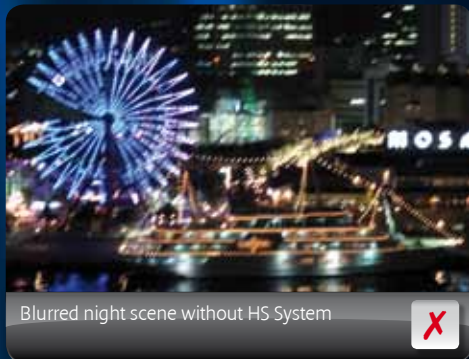

Canon camera
with HS System
(ISO 3200)

Camera without
HS System
(ISO 3200)

Shoot without flash to capture the true atmosphere

Flash is often necessary to prevent blur in low light shots but it can ruin the atmosphere of a photo, resulting in pale faces and unnatural colours. Also, it can be hard for you to see the location as the background is too dark. HS System cameras allow you to shoot without flash, capturing the scene exactly as you remember it.

Shoot blur-free images in low light without a tripod

Shooting night scenes without resting the camera on a stable object can give blurred results. Because of the low-light abilities of HS System, you can shoot handheld with less blur.