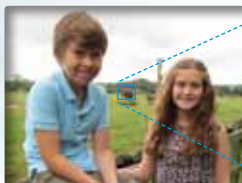

approx. 24mm