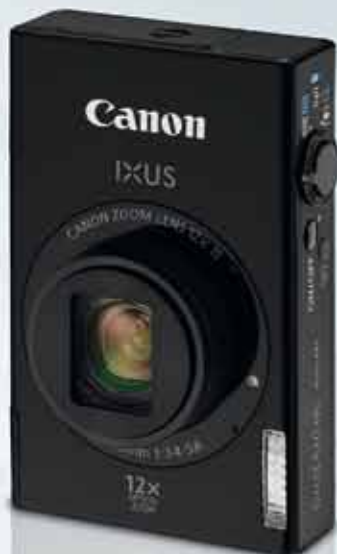

Connect and Share

Sharing the precious moments of your life with family and friends is a huge part of the pleasure of digital photography and Canon offers a range of options with that in mind. Some cameras have built-in Wi-Fi* for instant connection to social networks, while others offer a variety of alternatives for uploading and sharing your photos and movies on the internet.

Wi-Fi enabled cameras IXUS 510 HS and IXUS 240 HS can easily connect with home wireless networks, computers, smartphones and tablet PCs so you can share images on the spot.

Once connected you can use them to upload images online and instantly share the fun with friends and family via Email, Facebook, Twitter or YouTube™.

View and share from your Smartphone

VIEW
SAVE
SHARE

YouTube

The Canon CameraWindow app lets you connect your Wi-Fi enabled camera to your smartphone or tablet PC. An easy interface allows you to browse, playback and share online the images stored in your camera using the touchscreen of your smartphone or tablet PC.