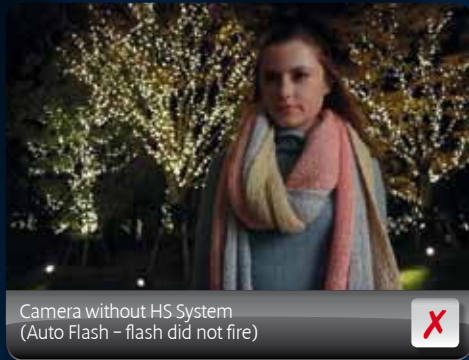

Canon camera
with HS System
(ISO 3200)

Camera without
HS System
(ISO 3200)

Shoot without flash to capture the true atmosphere

Flash is often necessary to prevent blur in low light shots but it can ruin the atmosphere of a photo, resulting in pale faces and unnatural colours. Also, it can be hard for you to see the location as the background is too dark. HS System cameras allow you to shoot without flash, capturing the scene exactly as you remember it.