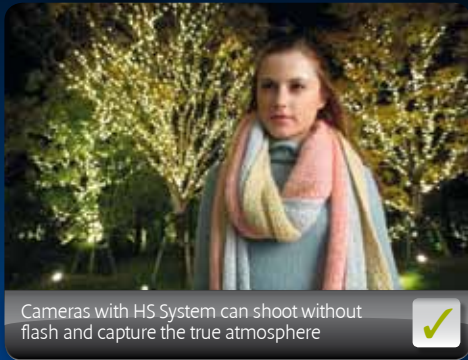

Canon camera
with HS System
(ISO 3200)

Camera without
HS System
(ISO 3200)

Shoot without flash to capture the true atmosphere

Flash is often necessary to prevent blur in low light shots but it can ruin the atmosphere of a photo, resulting in pale faces and unnatural colours. Also, it can be hard for you to see the location as the background is too dark. HS System cameras allow you to shoot without flash, capturing the scene exactly as you remember it.