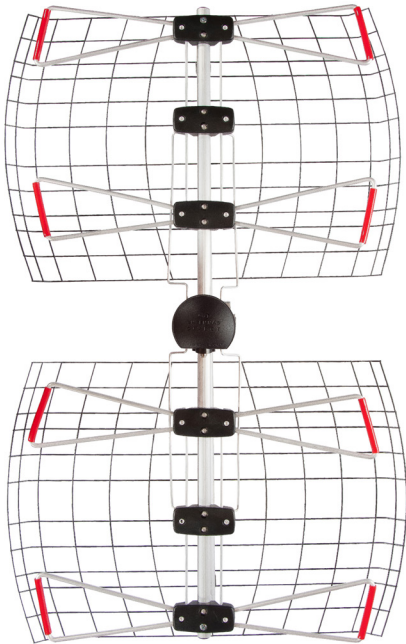

## ANTENNAS DIRECT® DB4e

Bowtie antennas have been popular for over 60 years. While they offered an acceptable combination of power and size, they were designed for a different era. The DB4e utilizes the latest advancements from the Antennas Direct design lab. The breakthrough technology of the enhanced series of bowtie antennas is smaller and more powerful. While it delivers twice the power of the bowties it replaces, the DB4e also specifically targets the core UHF DTV frequencies. We have also enhanced this antenna's ability to reject interference. At a compact 23" x 37" form, the DB4e is the first broad spectrum antenna without the performance compromises typically seen in outdated designs of legacy antennas. With a generous beam width of 60 degrees, the DB4e offers reliable reception from widely spaced broadcast towers without the need for rotation.

It has a range of 60+ miles making it the ideal antenna choice for suburban installations challenged with receiving signals through heavy foliage or roofing materials. Using anodized aluminum, DB4e antennas are engineered for strength and durability. The Antennas Direct Lifetime Warranty assures you of its superior build quality.

### DB4e

- SKU# - DB4-E
- Description: Enhanced DB4 Multi-Directional "Bowtie" UHF Antenna
- Range: Up to 60+ miles
- Beam width: (HorizontalPlane) 60 degrees
- Gain: Max 15.8 dBi
- VSWR: Typical 2.1 or better
- Front to back ratio: Max 20.3 dB
- Size assembled 37.5"L x 23.25"W x 4.5"D
- Lifetime Warranty
- MSRP - \$119.99