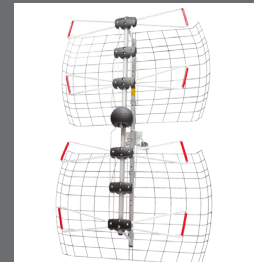

## ANTENNAS DIRECT® DB4e

Bowtie antennas have been popular for over 60 years. While they offered an acceptable combination of power and size, they were designed for a different era. The DB4e utilizes the latest advancements from the Antennas Direct design lab. The breakthrough technology of the enhanced series of bowtie antennas is smaller and more powerful. While it delivers twice the power of the bowties it replaces, the DB4e also specifically targets the core UHF DTV frequencies. We have also enhanced this antenna's ability to reject interference. At a compact 23" x 37" form, the DB4e is the first broad spectrum antenna without the performance compromises typically seen in outdated designs of legacy antennas. With a generous beam width of 60 degrees, the DB4e offers reliable reception from widely spaced broadcast towers without the need for rotation.

It has a range of 60+ miles making it the ideal antenna choice for suburban installations challenged with receiving signals through heavy foliage or roofing materials. Using anodized aluminum, DB4e antennas are engineered for strength and durability. The Antennas Direct Lifetime Warranty assures you of its superior build quality.

### DB4e

- SKU# - DB4-E
- Description: Enhanced DB4 Multi-Directional "Bowtie" UHF Antenna
- Range: Up to 60+ miles
- Beam width: (HorizontalPlane) 60 degrees
- Gain: Max 15.8 dBi
- VSWR: Typical 2.1 or better
- Front to back ratio: Max 20.3 dB
- Size assembled 37.5"L x 23.25"W x 4.5"D
- Lifetime Warranty
- MSRP - \$119.99