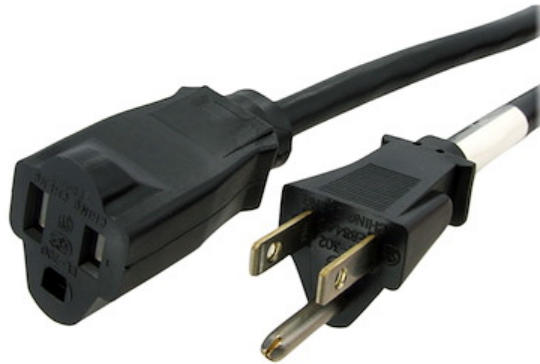

25ft (7.6m) Power Extension Cord, NEMA 5-15R to NEMA 5-15P Black Extension Cord, 13A 125V, 16AWG, Outlet Extension Power Cable, NEMA 5-15R to NEMA 5-15P AC Computer Power Cord - UL Listed

**Product ID:** PAC10125

This 25 ft Computer Power Cord Extension Cable instantly turns a large, awkward power connector into a smaller, streamlined connector.

The power adapter will fit into any socket, maximizing the space on your power strip, surge protector, or wall outlet.

The power adapter also doubles as a power cord extender, giving you an extra 25 ft of reach for your monitor, computer case, or any other powered device.

- **PERFORMANCE AND SAFETY:** UL listed (UL62 & UL817) Fully molded strain relief on connectors for durability  
Fire Rating: VW-1 3 Conductor extension cord with 100% copper wire This cable is available in other lengths
- **SPECS:** 25ft (7.6m) AC Power Cord NEMA 5-15R to NEMA 5-15P 18AWG 125V 13A (Max) Jacket Type: SJT  
Jacket Material: PVC Black Temperature Range: 37F to 140F (3C to 60C) Cable Outer Diameter: 0.33in (8.5mm)
- **COMPATIBILITY:** PC Power Extension Cord NEMA 5-15P works with North American outlets Extend a 3-prong power connection from your desktop computer, server, or printer Replacement power supply cable/cord
- **THE IT PRO'S CHOICE:** Designed and built for IT Professionals, this extension cord is backed for life, including free lifetime 24/5 multi-lingual technical assistance