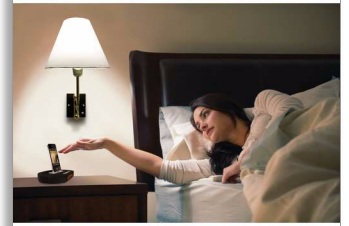

Philips Fidelio
Docking speaker

Fidelio

DS1200

Sound that fits your home

Obsessed with sound

This sleek Fidelio fills your mornings with delightfully rich music. Perfect for the bedside, it tells time, wakes you up, works as a nightlight and charges up to two iPods, iPhones or iPads together.

Surprisingly rich sound

- Rich omni-directional sound to fill your bedroom
- Neodymium speakers for pure balanced sound
- Shielding technology to block mobile phone interference

Designed for your bedroom

- Design fit for iPod/iPhone/iPad
- Soft glow night light

Advanced versatility

- Dock any iPod/iPhone/iPad, even in its case
- LED clock display for clear time viewing
- Auto clock synchronization with iPod/iPhone/iPad when docked
- Discover, share music & more features via free Fidelio app
- Charge both iPhone and iPad together