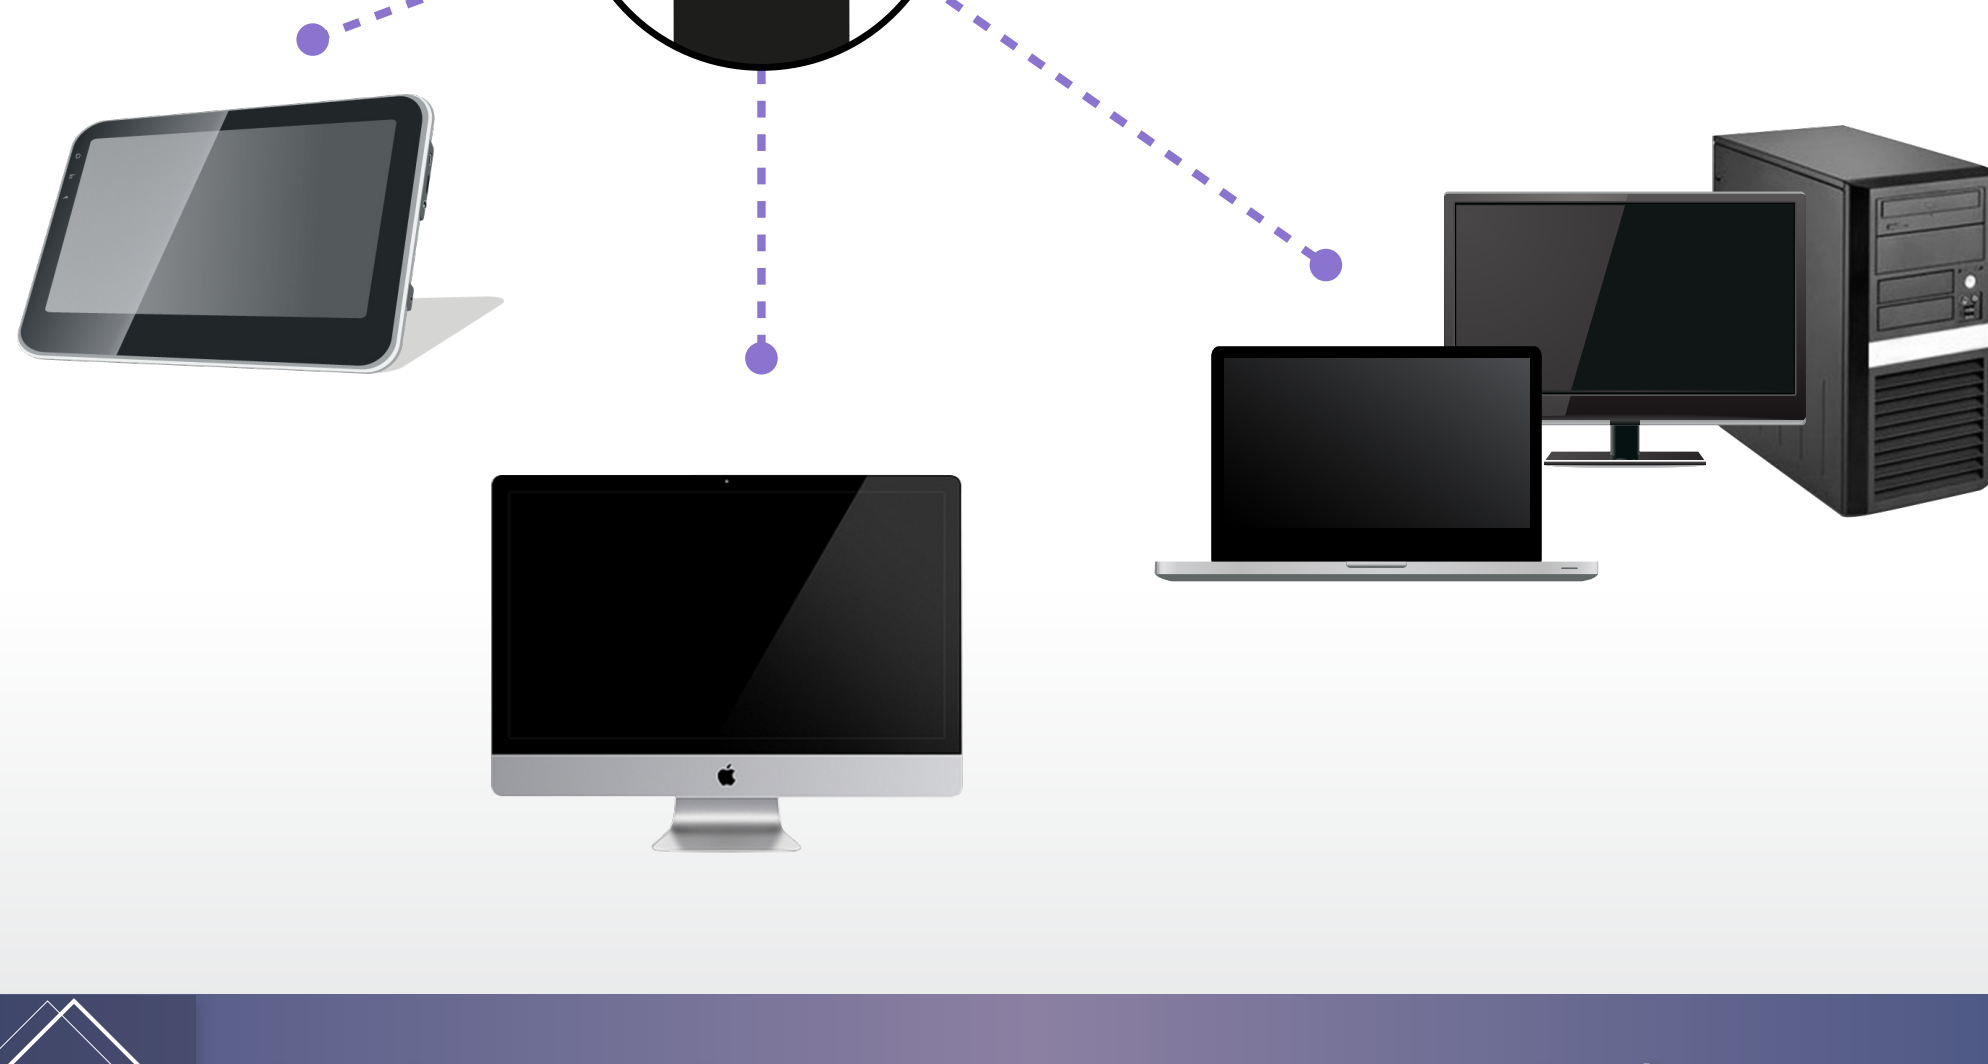

SuperSpeed USB 3.0 Flash Drives

JetFlash 700 / 730

Fast. Sleek. Spacious.

USB 3.0

1 SuperSpeed USB Flash Drives

The extremely high-performance JetFlash USB 3.0 series allows you to transfer, store and share files quicker than ever before.

USB 3.0

Total transfer time takes only **2 minutes!**

2 Classic Design

With a combination of speed and beauty, the JetFlash 700/730 is a perfect choice for those who demand stylish aesthetics with leading technology.

JetFlash 730
Sleek gloss white

JetFlash 700
Sleek piano-black

3 Smart LED Indicator

A bright LED indicator will automatically light up whenever the drive is accessed.

4 Compatible with Multiple Devices

It is compatible with multiple devices such as PCs, notebooks, tablets and stereos.

5 Exclusive Data Management Software

	Intelligent backup scheduling and multitasking
	Restore data from any point in time
	Real-time incremental backup
	Powerful security with encrypted file compression
	Keep your backups clean, lean and organized
	Wherever you go, your internet favorites go with you
	Protect your computer with confidence

* Available on JetFlash, StoreJet & Portable SSD

Bring lost image and audio files back! Advance option allows you to bring back more types of file.

6 Eco-friendly Design

JetFlash 700 / 730 complies with RoHS standard which is designed to reduce or eliminate the use of substances that affect the environment.

7 Specifications

Size	61.5 mm x 18.6 mm x 8.7 mm		
Weight	8.5g		
Capacity	JetFlash 700 4GB/8GB/16GB/32GB/64GB JetFlash 730 8GB/16GB/32GB/64GB		
Interface	USB 3.0 (backwards compatible with USB 2.0)		
Certificates	CE, FCC, BSMI		
Warranty	Limited lifetime warranty		

8 Storage Chart