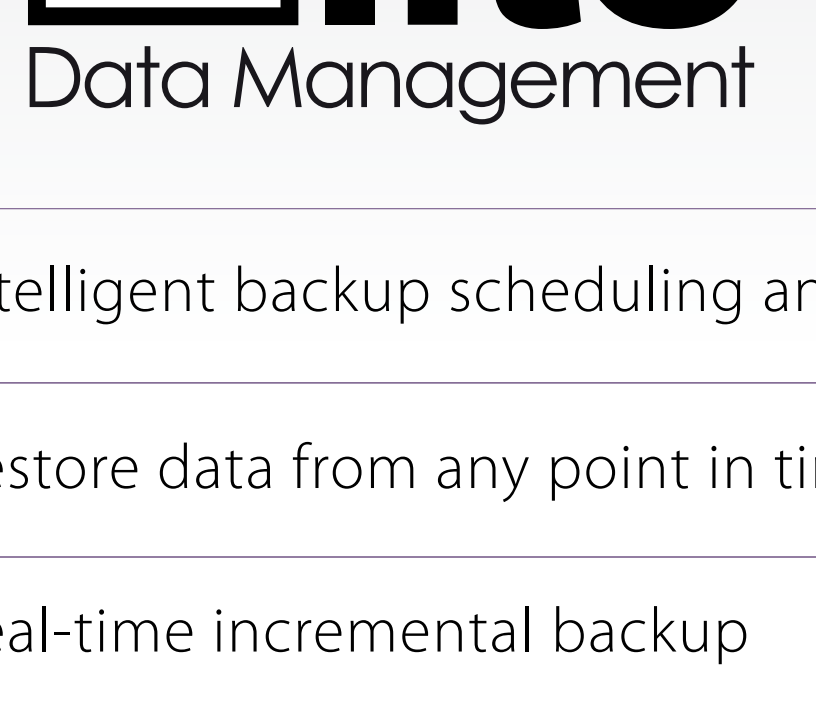

5 Exclusive Data Management Software