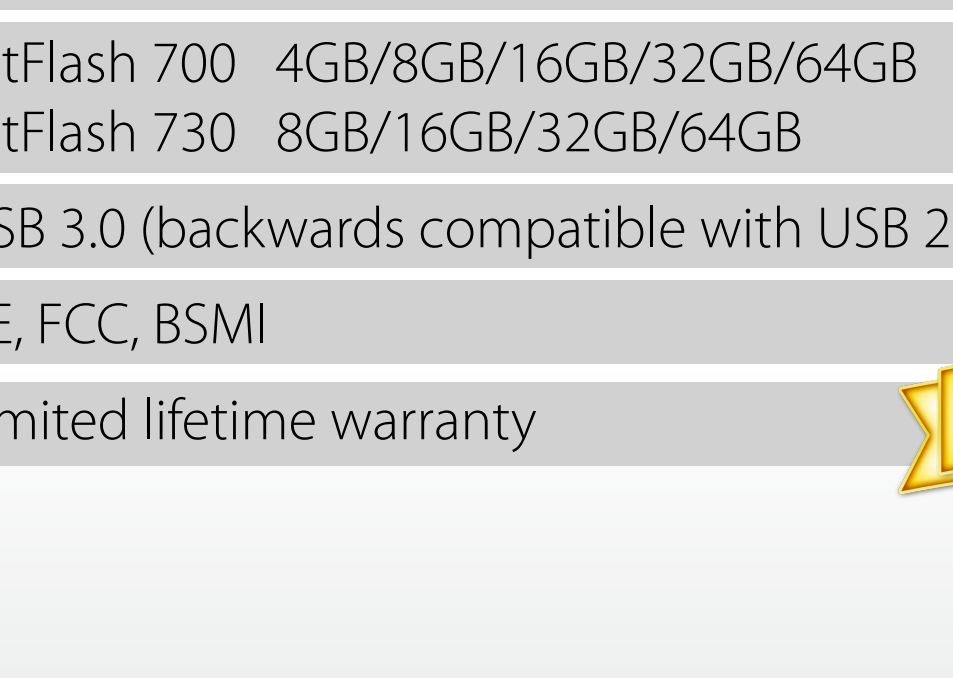

7 Specifications