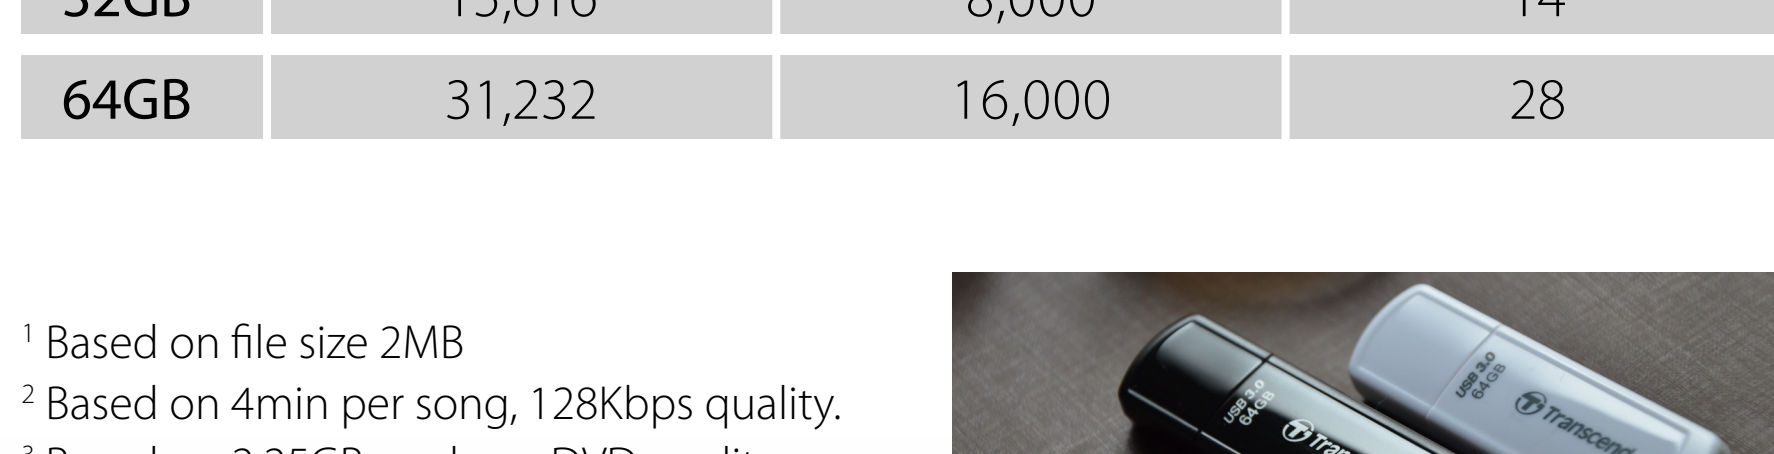

8 Storage Chart

	NUMBER OF PHOTOS¹	NUMBER OF SONGS²	HOURS OF VIDEO³
File Type	JPG	MP3	DVD
8GB	3,904	2,000	3.5
16GB	7,808	4,000	7
32GB	15,616	8,000	14
64GB	31,232	16,000	28

¹ Based on file size 2MB
² Based on 4min per song, 128Kbps quality.
³ Based on 2.25GB per hour DVD quality.