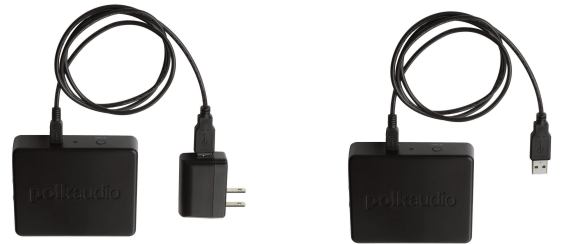

## The Easiest Way To Add Great Bass To Any Home Theater Experience

Enjoying home theater just became a lot more convenient, thanks to Polk Audio's new PSWi-8M Wireless Subwoofer. It's wireless, so there are no cables to run across a room, and its compact size frees you to place the PSWi-8M where it looks and sounds best. How simple is the PSWi-8M? One power plug and you're done.

The PSWi-8M is the perfect complement to high performance flat panel televisions with either audio or subwoofer outputs. Even more convenient, the subwoofer includes an additional USB power supply for those TV's equipped with USB power options. In addition the PSWi-8M can be used with any component based home theater surround system. No matter what your setup, the PSWi-8M adds thrilling, high impact bass for a truly immersive home theater experience.

### Features

- **No Rear Speakers, No Rear Wires** for a clutter free room.
- **Can Be Conveniently Placed** anywhere in the room.
- **Connects In Minutes.**
- **Additional USB Power Supply** included for use with Mitsubishi Unisen and Diamond TV's.
- **Floor-Firing Wireless Powered Subwoofer** in a ported enclosure features a rugged long-throw Dynamic Balance<sup>®</sup> copolymer driver with butyl rubber surround for maximum performance and reliability.
- **Computer-Modeled Flared Port Design** for maximum efficiency and output.
- **Built-In 70 Watt Amplifier.**
- **0° & 180° Phase Switch** to optimize bass blending with main speakers.
- **2.4 Gigahertz Wireless Transmitter** connects to any system and allows you to place the PSWi-8M anywhere in your listening area without the hassles of running wires.
- **Polk Digital Logic™** makes setup even easier, because the wireless transmitter's auto sensing function sends data for LFE or line level connection.
- **Measuring A Compact 12" W x 14" H x 12" D**, the PSWi-8M never calls attention to itself, until you turn it on.