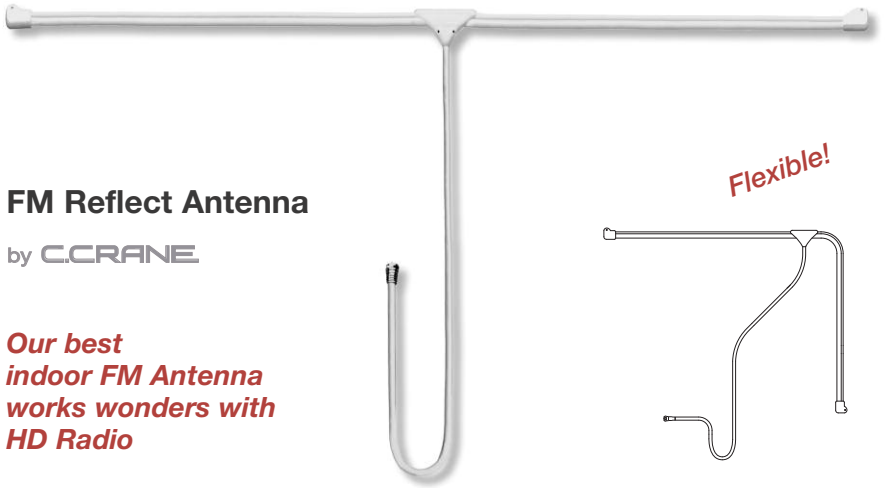

FM Reflect Antenna

by C.CRANE

Our best indoor FM Antenna works wonders with HD Radio

A quick and easy way to improve the FM reception of your portable radio or stereo receiver is with an affordable FM Reflect Antenna. The FM Reflect can be bent and shaped to get the best reception from the circular polarization now used by many FM stations. If you've made the leap to HD radio, the FM Reflect is also one of the few antennas that tested well with the new digital signal.

Now for the technical part: Compared to other indoor FM antennas, the FM Reflect achieves a high signal-to-noise ratio and is less susceptible to interference from surrounding objects and people. The dipole design is more powerful than a standard dipole antenna and delivers maximum gain across the entire FM broadcast band.

Size: 54" all-copper element with an 8-foot feed line. Comes with "F" connector, balun spade connector and alligator clip.

Item #FMW $34.95