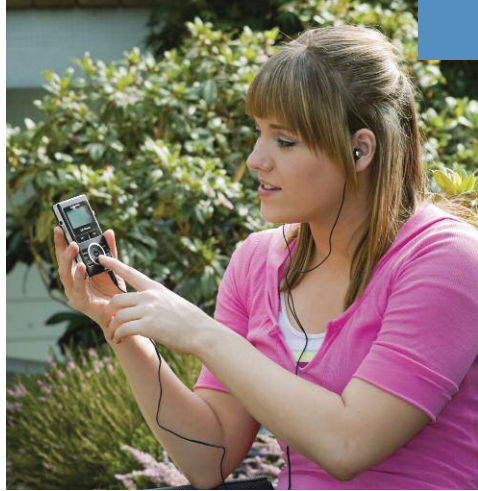

CC Witness

by **CCRANE**

DIGITAL RECORDER-Player with Built-In AM/FM Radio

The CC Witness has 2GB of on board memory and up to 32GB of external memory on an optional SD card so you can store hundreds of hours of voice recordings, programs, and music. Radio lovers — it has a timer! You can preset it in advance to record up to 20 programs of any length. You can also set it up to record your late night programs so you can enjoy listening to them the next day.

You can use the CC Witness to record music from an Internet Radio and automatically separate it into individual tracks. You can use it for file storage or to play back your favorite songs, audio books, or programs.

Built-in mic, stereo speakers, calendar, records 32Kbps (voice) to 256Kbps (HQ MP3), alarm clock. FM antenna, stereo earbuds, USB charger/connector cable included, USB 2.0 interface. If you don't have a computer to charge the CC Witness, we offer an AC Adapter with our CC Witness Accessory Kit on page 16.

> Full specs, comments, reviews and firmware upgrades are available at ccrane.com/witness

Size: 2.2" W x 4" H x 0.6" D.

Item #CWT $179.95

Item #4GB ... 4GB SD Card ... $14.95