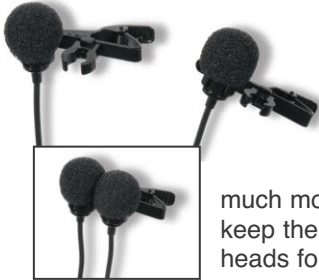

Voz Stereo Microphone

Connect a Voz Stereo Microphone to your CC Witness and make more professional quality recordings wherever you are. Voices and music sound like they're right there with you.

The clarity can match microphones that cost much more. With the Voz Stereo Microphone, you can keep the mics together on one clip or separate the mic heads for better stereo sound. > Full specs online at ccrane.com/voz-microphone 4-foot cord.

Item #VSM $39.95