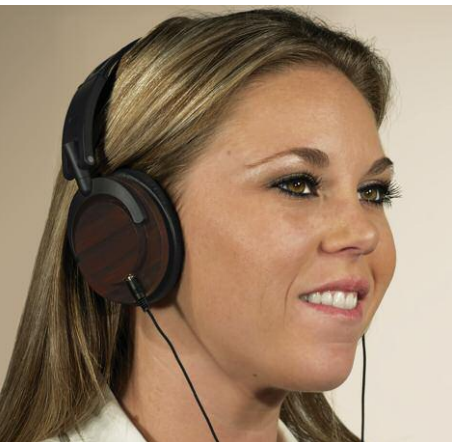

NEW! Senta 40 Wooden Headphones by C.CRANE

Not all high precision headphones have to look like futuristic head dresses. We wanted them to look like they sound: Smooth, clean, clear and natural. Offering a full range response and incredible stereo imaging, the Senta 40s deliver your music faithfully; the way the artists intended. In addition to sounding great, they're really comfortable. The lightweight, adjustable headband doesn't squeeze your head. Ultra soft ear cushions offer long lasting comfort. They feature a folding design for convenient storage and portability. Detachable fabric cord and carry case included. 4-foot cord.

Item #S40HP $59.95