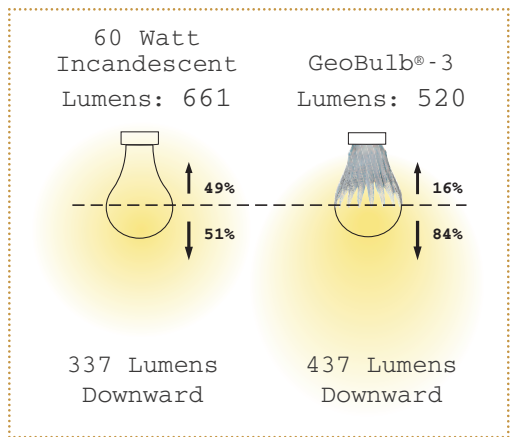

Longevity

From the beginning, the GeoBulb has been constructed of advanced, high temperature, long lasting parts. Most other LED bulbs do not use these types of parts and, as a result, their total rated life is less than a GeoBulb. The GeoBulb, with a rated life of 50,000 hours, lasts 50X longer than incandescent bulbs and has a **Five-Year Warranty**. You can run it 24/7, which exceeds most other manufacturers' warranties. LED bulbs from some manufacturers that we tested run hotter, using more energy to produce light. In fact, some have dropped light output as their circuit automatically reduces power to reduce the temperature; the