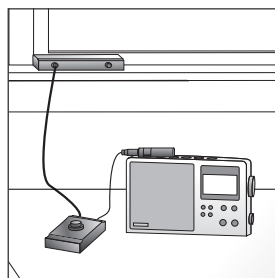

For stucco, metal or brick buildings, or buildings with noise and interference, the Antenna Element can be placed in a window or outside in a covered area for best reception.

- Item #TCA ... Twin Coil Ferrite AM Antenna & 5 ft of cable ... **$99.95**
- Item #J25 .... Optional 25-Foot Extension Kit **$19.95**
- Item #J50 .... Optional 50-Foot Extension Kit **$29.95**