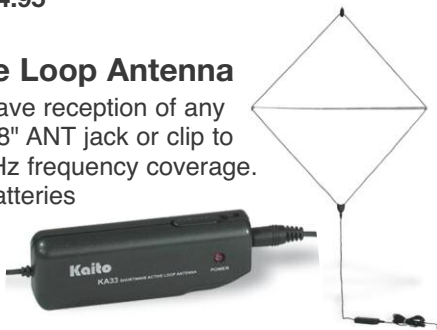

Acrylic Radio Stand

Portable radios are tipsy. The clear acrylic tilted stand also makes it easier to use the buttons and controls on your radio. Makes a great book holder too. Size: 10" W x 5" H x 6.75" D. Made in the USA.

Item #RST $16.95

CCRadio-SW Carry Case by C.CRANE

Protect your CCRadio-SW with a nylon/poly carry case. Made in the USA especially for the CCRadio-SW.

Item #CSWC $29.95

In-Line Volume Control Extension Cable

Plug any listening device into this In-Line Volume Control and adjust the volume without having to reach for your radio, MP3 player or other audio gear. Length: 51", 1/8" stereo plug.

Item #VCC $7.95

AM Radio Turntable

The AM Radio Turntable makes it easy to improve your radio reception just by turning your radio on its axis. That's because the AM antenna inside your radio is directional. Size: 10" Dia.

Item #AMT $14.95

Kaito KA-33 Shortwave Active Loop Antenna

This loop antenna enhances the shortwave reception of any desktop or portable radio. Attach to a 1/8" ANT jack or clip to your radio's existing antenna. 3.9-22 MHz frequency coverage. 15-foot feed line. Requires two "AAA" batteries (not included). Tuner Size: 1" W x 3" L x 0.5" D. Loop Size: 22.5" W x 27" W.

Item #KP2 ..... $54.95

NEW! CC SW Reel Antenna by C.CRANE

The CC SW Reel Antenna is a convenient and inexpensive way to improve the reception of any shortwave radio. Just attach the end clip to the telescoping antenna of your radio and extend the antenna up the wall or to a window. 23' antenna wire. Roll up, sturdy case for portability. Size: 4" W x 2.9" H x 0.8" D.

Item #CCSWA $19.95