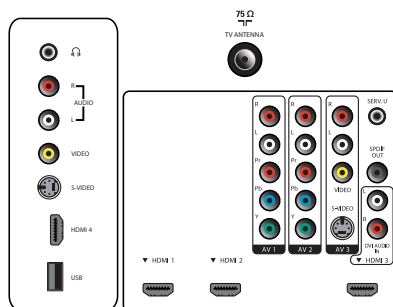

- Ease of Use: 4 favorite lists, Auto Volume Leveller (AVL), Channel list, Settings assistant Wizard, Side Control
- Remote Control: TV
- Screen Format Adjustments: 4:3, Auto Format, Movie expand 14:9, Movie expand 16:9, Super Zoom, Widescreen, unscaled (1080p dot by dot)

Multimedia Applications

- Multimedia connections: USB memory class device
- Playback Formats: MP3, JPEG Still pictures

Tuner/Reception/Transmission

- Aerial Input: 75 ohm F-type
- TV system: ATSC, NTSC
- Video Playback: NTSC
- Cable: Unscrambled Digital Cable -QAM
- Tuner bands: Hyperband, S-Channel, UHF, VHF

Connectivity

- AV 1: Audio L/R in, YPbPr
- AV 2: Audio L/R in, YPbPr
- AV 3: CVBS in, S-Video in
- Front / Side connections: HDMI v1.3, S-video in, CVBS in, Audio L/R in, Headphone out, USB
- Audio Output - Digital: Coaxial (cinch)
- HDMI 1: HDMI v1.3
- HDMI 2: HDMI v1.3
- HDMI 3: Analog audio L/R in, HDMI v1.3
- EasyLink (HDMI-CEC): One touch play, Power status, System info (menu language), System audio control, System standby

Power

- Ambient temperature: 5 °C to 40 °C
- Mains power: 110-240V, 50-60Hz
- Power consumption: 280 W
- Standby power consumption: < 0.15 W

Dimensions

- Set dimensions in inch (W x H x D): 45.79 x 28.03 x 4.09 inch
- Set dimensions with stand in inch (W x H x D): 45.79 x 30.94 x 12.8 inch
- Weight incl. Packaging (lb): 92.59

Issue date 2009-04-02

Version: 3.3.4

12 NC: 8670 000 47556
UPC: 6 09585 16272 3

© 2009 Koninklijke Philips Electronics N.V.
All Rights reserved.

Specifications are subject to change without notice.
Trademarks are the property of Koninklijke Philips
Electronics N.V. or their respective owners.

www.philips.com

- Product weight (lb): 60.63
- Product weight (+stand) (lb): 77.16 lb
- Box dimensions in inch (W x H x D): 50.67 x 34.76 x 15.39 inch
- VESA wall mount compatible: 400 x 400 mm

Accessories

- Included Accessories: Tabletop swivel stand, Power cord, Quick start guide, User Manual, Registration card, Remote Control