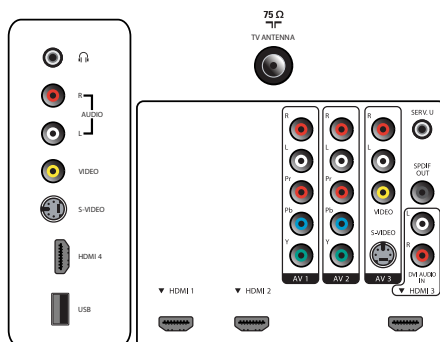

- Remote Control: TV
- Screen Format Adjustments: 4:3, Auto Format, Movie expand 14:9, Movie expand 16:9, Super Zoom, Widescreen, unscanned (1080p dot by dot)

Multimedia Applications

- Multimedia connections: USB memory class device
- Playback Formats: MP3, JPEG Still pictures

Tuner/Reception/Transmission

- Aerial Input: 75 ohm F-type
- TV system: ATSC, NTSC
- Video Playback: NTSC
- Cable: Unscrambled Digital Cable -QAM
- Tuner bands: Hyperband, S-Channel, UHF, VHF

Connectivity

- AV 1: Audio L/R in, YPbPr
- AV 2: Audio L/R in, YPbPr
- AV 3: Audio L/R in, CVBS in, S-Video in
- Front / Side connections: HDMI, S-video in, CVBS in, Audio L/R in, Headphone out, USB
- Audio Output - Digital: Coaxial (cinch)
- HDMI 1: HDMI v1.3
- HDMI 2: HDMI v1.3
- HDMI 3: Analog audio L/R in, HDMI v1.3
- EasyLink (HDMI-CEC): One touch play, Power status, System info (menu language), System audio control, System standby

Power

- Ambient temperature: 5 °C to 40 °C
- Mains power: 110-240V, 50-60Hz
- Power consumption: 275 W
- Standby power consumption: < 1 W

Dimensions

- Set dimensions in inch (W x H x D): 45.28 x 28.87 x 4.10 inch
- Set dimensions with stand in inch (W x H x D): 45.28 x 31.40 x 12.20 inch
- Weight incl. Packaging (lb): 90.39
- Product weight (lb): 59.92
- Product weight (+stand) (lb): 74.82 lb
- Box dimensions in inch (W x H x D): 50.55 x 32.87 x 15.04 inch
- VESA wall mount compatible: 400 x 400 mm