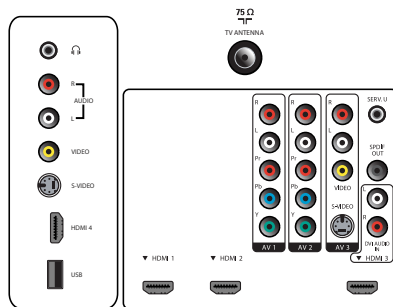

Connectivity

- **AV 1:** Audio L/R in, YPbPr
- **AV 2:** Audio L/R in, YPbPr
- **AV 3:** CVBS in, S-Video in
- **HDMI 1:** HDMI v1.3
- **HDMI 2:** HDMI v1.3
- **HDMI 3:** Analog audio L/R in, HDMI v1.3
- **Audio Output - Digital:** Coaxial (cinch)
- **Front / Side connections:** HDMI v1.3, S-video in, CVBS in, Audio L/R in, Headphone out, USB
- **EasyLink (HDMI-CEC):** One touch play, Power status, System info (menu language), System audio control, System standby

Power

- **Ambient temperature:** 5 °C to 40 °C
- **Mains power:** 110-240V, 50-60Hz
- **Power consumption:** 210 W
- **Standby power consumption:** < 0.15 W

Dimensions

- **Set dimensions in inch (W x H x D):** 41.18 x 25.39 x 3.48 inch
- **VESA wall mount compatible:** 400 x 400 mm
- **Set dimensions with stand in inch (W x H x D):** 41.18 x 28.19 x 10.31 inch
- **Weight incl. Packaging (lb):** 66.25
- **Product weight (lb):** 44.53
- **Product weight (+stand) (lb):** 54.01 lb
- **Box dimensions in inch (W x H x D):** 45.31 x 31.22 x 13.11 inch

Accessories

- **Included Accessories:** Tabletop swivel stand, Power cord, Quick start guide, User Manual, Registration card, Remote Control

LCD TV with Pixel Plus 3 HD
42" class Full HD 1080p digital TV