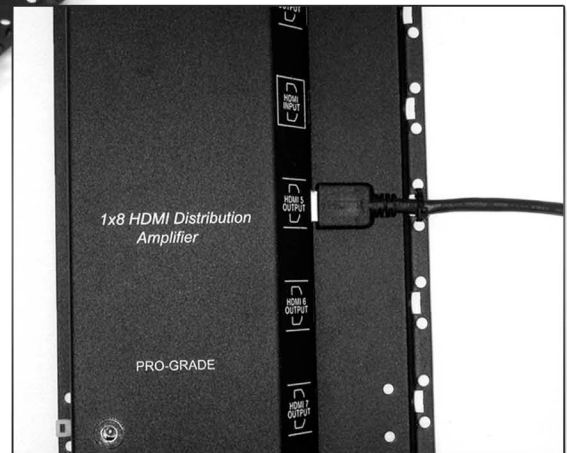

HA8

HDMI DISTRIBUTION AMPLIFIER WITH HDSTAY

HDStay secures HDMI cables and eliminates accidental disconnects

high
performance

Specifications

Unit

HDMI Input Connector (A-Type Female)	1
HDMI Output Connector (A-Type Female)	8
Max. Resolution	1080p
Cable Distance (Device to Monitor)	10 m (Max.)
Signal Type	Standard HDMI
Power Adapter (Min.)	AC100-240V (5VDC/4A)
Housing	Metal
Weight	5.6 lbs.
Dimensions (LxWxH)	15.8" x 1.5" x 6.4"

- *Enhanced amplified signals for longer cable runs*
- *Compliant with HDMI/HDCP requirements*
- *Supports high-resolution displays of UXGA, 480i, 480p, 720p, 1080i, 1080p*
- *Cascadable to multiple amplifiers for large TV displays*
- *Secure HDMI connection with integrated cable retention bracket*