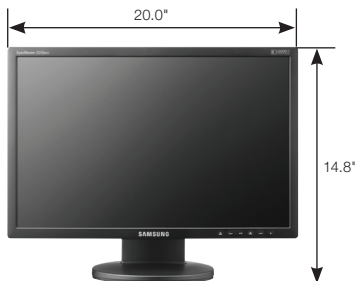

943BM 2243WM

Business Multimedia LCD Monitors

Features

Built-in Multimedia Speakers

Integrated speakers add convenience. Get rich sound without the clutter and expense of external speakers.

Widescreen Format

The widescreen of the 2243WM is perfect for DVD presentations, or for multiple open applications and palettes.

High 5 ms Response

Fast 5 ms response means motion graphics are smooth and clear, with virtually no trailing.

High Dynamic Contrast Ratio

Samsung dynamic contrast continually analyzes the incoming signal and adjusts for optimum picture. High 8000:1 dynamic contrast delivers details in the whites and the blacks.

Height Adjustable Stand

With tilt, swivel, pivot and height adjustment, your monitor will always be the perfect height, no matter the user.

Exclusive Magic Picture Technologies

MagicTune offers software- and wizard-based full control of display characteristics and adjustments. MagicColor features Full mode to enhance overall color, and Intelligent mode to enhance color without affecting delicate skin tones. And MagicBright 3 gives you preset modes including Text, Internet, Game, Sports and Movie.

2243WM Dimensions

Specifications		943BM	2243WM
Display	Type	a-si TFT/TN	a-si TFT/TN
	Viewable Size	19"	22" wide
	Native Resolution	1280 x 1024	1680 x 1050
	Pixel Pitch (mm)	0.294	0.282
	Aspect Ratio	5:4	16:10
	Contrast Ratio (Typical)	1000:1/8000:1	1000:1/ 8000:1
	Viewing Angle (Horizontal/Vertical)	170°/160° (CR>10)	170°/160° (CR>10)
	Response Time	5 ms	5 ms
	Light Source	CCFL	CCFL
	Brightness (Typical)	300 cd/m²	300 cd/m²
	Panel Surface	Matte	Matte
Maximum Color Supported	16.7M	16.7M	
Video Input Signal	Analog	Analog RGB	Analog RGB
	Digital	DVI with HDCP	DVI with HDCP
	Frequency (H/V)	30~81kHz (H) / 56~75Hz (V)	30~81kHz (H) / 56~75Hz (V)
	Sync	H/V Separated, Composite H/V, Sync on Green	H/V Separated, Composite H/V, Sync on Green
Compatibility	PC	Windows Vista Premium/Basic Certification, XP, 2000, 98	Windows Vista Premium/Basic Certification, XP, 2000, 98
	Mac	Mac OS Leopard, X, 9	Mac OS Leopard, X, 9
Input Connectors		15-pin D-sub, DVI-D, Audio in/out, 3-pin AC plug (CEE22), USB (1up/2down)	15-pin D-sub, DVI-D, Audio in/out, 3-pin AC plug (CEE22)
Power	Voltage	AC 100-240 ~ VAC (±10%), 60 / 50Hz ±3 Hz	AC 100-240 ~ VAC (±10%), 60 / 50Hz ±3 Hz
	Consumption (Max/Standby)	36 watts (max)/<1 watts (DPMS mode)	47 watts (max)/<1 watts (DPMS mode)
Features	Plug & Play	DDC 2B/DDC-CI	DDC 2B/DDC-CI
	Stand	Height Adjustable (80mm), Swivel, Pivot, Tilt	Height Adjustable (80mm), Swivel, Tilt, Pivot
	Wall Mount (VESA)	75mm	100mm
	Cabinet Color	Matte Black	Matte Black
Special Features	Built-In Speakers	1W x 2CH	1W x 2CH
Magic Technologies	MagicColor (Full and Intelligent Mode)	■	■
	MagicBright3 (Custom, Text, Internet, Game, Sport, Movie, Dynamic Contrast)	■	■
	MagicTune Display Control	■	■
	MagicStand HAS (Height Adjustable, Swivel, Tilt, Pivot)	■	■
Operating Conditions	Temperature	10°– 40°	10°– 40°
	Humidity	10% – 80%, non-condensing	10% – 80%, non-condensing
Dimensions and Weight	Product Dimension (With Stand, W x H x D)	16.0" x 15.0" x 7.5"	20.0" x 14.8" x 7.9"
	Product Dimension (Without Stand, W x H x D)	16.0" x 14.0" x 2.5"	20.0" x 13.8" x 2.7"
	Shipping Carton Dimension (W x H x D)	18.9" x 8.0" x 17.0"	23.0" x 8.0" x 17.0"
Product Weight	Product Weight (With Stand)	10.8 lbs.	14.1 lbs.
	Shipping Weight	14.6 lbs.	18.1 lbs.
Package Contents		Monitor, Power Cable, 15-pin D-sub Cable, DVI-D Cable, Manuals, Driver CD	Monitor, Power Cable, 15-pin D-sub Cable, DVI-D Cable, Manuals, Driver CD
Warranty		3 years parts and labor	3 years parts and labor
Environmental	Emission Standard	EMC, TCO 99	EMC, TCO 99
	RoHS Compliant	N/A	N/A
	Energy Star Compliant	■	■
	Product Recyclability	CCFL panel contains mercury, please dispose of properly	CCFL panel contains mercury, please dispose of properly
	Packaging Recyclability	All packing materials are recyclable	All packing materials are recyclable

Product Information: 1-866-542-7214 www.samsungmonitors.com

Product Support: 1-800-SAMSUNG