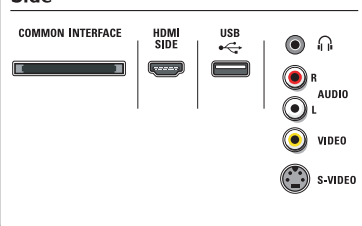

Specifications

Picture/Display

- **Aspect ratio:** Widescreen
- **Brightness:** 500 cd/m²
- **Dynamic screen contrast:** 30000:1
- **Response time (typical):** Three (BEW equiv.) ms
- **Viewing angle:** 176° (H)/176° (V)
- **Diagonal screen size:** 42 inch / 107 cm
- **Display screen type:** LCD Full HD W-UXGA Act. matrix
- **Panel resolution:** 1920 x 1080p
- **Picture enhancement:** Pixel Plus 3 HD, 3/2 - 2/2 motion pull down, 3D Combfilter, Active Control + Light sensor, Dynamic contrast enhancement, Progressive Scan, 100 Hz LCD, 1080p 24/25/30 Hz processing, 1080p 50/60 Hz processing, HD Natural Motion
- **Screen enhancement:** Anti-Reflection coated screen
- **Colour processing:** 4 trillion colours (14-bit RGB)

Supported Display Resolution

Computer formats

Resolution	Refresh rate
640 x 480	60 Hz
800 x 600	60 Hz
1024 x 768	60 Hz
1280 x 768	60 Hz
1360 x 768	60 Hz
1920 x 1080i	60 Hz
1920 x 1080p	60 Hz

Video formats

Resolution	Refresh rate
480i	60 Hz
480p	60 Hz
576i	50 Hz
576p	50 Hz
720p	50, 60 Hz
1080i	50, 60 Hz
1080p	50, 60 Hz
1080p	24, 25, 30 Hz

Sound

- **Output power (RMS):** 2 x 15 W
- **Sound Enhancement:** Auto Volume Leveller, Digital Signal Processing, Dynamic Bass Enhancement, Graphic Equalizer, Smart Sound
- **Sound System:** Virtual Dolby Digital, BBE

Loudspeakers

- **Built-in speakers:** 2

Convenience