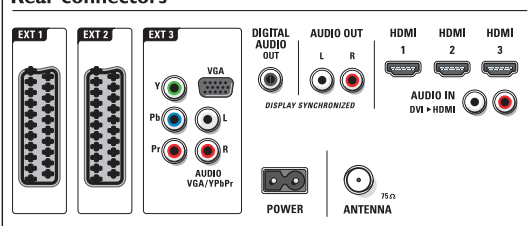

- **Multimedia connections:** USB
- **Playback Formats:** MP3, Slideshow files (.alb), JPEG Still pictures, MPEG1, MPEG2

Tuner/Reception/Transmission

- **Aerial Input:** 75 ohm coaxial (IEC75)
- **TV system:** DVB COFDM 2K/8K
- **Video Playback:** NTSC, SECAM, PAL
- **DVB:** DVB Terrestrial*
- **Tuner bands:** Hyperband, S-Channel, UHF, VHF

Connectivity

- **Ext 1 Scart:** Audio L/R, CVBS in, RGB
- **Ext 2 Scart:** Audio L/R, CVBS in, RGB
- **Ext 3:** YPbPr, Audio L/R in, VGA PC-in
- **Ext 4:** HDMI v1.3
- **Ext 5:** HDMI v1.3
- **Ext 6:** HDMI v1.3
- **EasyLink (HDMI-CEC):** One touch play, System audio control, System standby
- **Front/Side connections:** HDMI v1.3, S-video in, CVBS in, Audio L/R in, Headphone out, USB
- **Other connections:** Analogue audio Left/Right out, S/PDIF out (coaxial), Common Interface

Power

- **Ambient temperature:** 5°C to 35°C
- **Mains power:** AC 220-240 V +/- 10%
- **Power consumption:** 206 W
- **Power (Energy-saving mode):** 150 W
- **Standby power consumption:** 0.15 W

Dimensions

- **Set dimensions (W x H x D):** 1046 x 644 x 88 mm
- **Set dimensions with stand (H x D):** 716 x 262 mm
- **Weight incl. Packaging:** 42 kg
- **Product weight:** 21 kg
- **Product weight (+stand):** 25.5 kg
- **Box dimensions (W x H x D):** 1151 x 793 x 333 mm
- **Colour cabinet:** High gloss black deco front with black cabinet
- **VESA wall mount compatible:** 400 x 400 mm

Accessories

- **Included Accessories:** Power cord, Quick start guide, User Manual, Warranty certificate, Remote Control, Batteries for remote control

Rear connectors