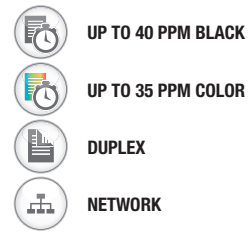

Lexmark XL Series