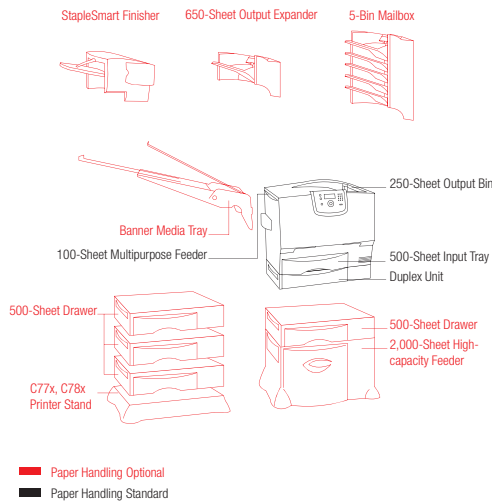

Lexmark C782dn XL

Part #	Model
1020351	Lexmark C782dn XL
Part #	Laser Toner/Print Cartridge
C782U1KG	C782 XL, X782e XL Black XL Extra High Yield Return Program Print Cartridge
C782U2KG	C782 XL, X782e XL Black XL Extra High Yield Print Cartridge
C782U1CG	C782 XL, X782e XL Cyan XL Extra High Yield Return Program Print Cartridge
C782U2CG	C782 XL, X782e XL Cyan XL Extra High Yield Print Cartridge
C782U1MG	C782 XL, X782e XL Magenta XL Extra High Yield Return Program Print Cartridge
C782U2MG	C782 XL, X782e XL Magenta XL Extra High Yield Print Cartridge
C782U1YG	C782 XL, X782e XL Yellow XL Extra High Yield Return Program Print Cartridge
C782U2YG	C782 XL, X782e XL Yellow XL Extra High Yield Print Cartridge
Part #	Paper and Transparencies
12A950	Glossy Laser Paper, Letter (200)
12A8240	Color Laser Transparencies, Letter (50)
12A8600	Outdoor Media, Letter (100)
12A8940	Banner Laser Paper (50) - 8.27"
Part #	Paper Handling
20B2300	500-Sheet Drawer
20B2373	500-Sheet Tray
20B2700	2,000-Sheet High Capacity Feeder
1023100	Envelope Drawer
20B3340	Outdoor Media Drawer
20B3000	5-Bin Mailbox
20B3050	Output Expander
20B3060	StapleSmart™ Finisher
11K3188	Staple Cartridges
20B5000	Banner Media Tray
Part #	Furniture
16N1708	Printer Stand
21J0055	Scanner Shelf
16C0700	Scanner Stand with Cabinet
Part #	MFP Options
21J0401	Lexmark 4600 MFP Option
21J0421	Lexmark 4600 MFP Option w No Modem

Part #	Memory Options
13N1523	128MB DDR-DRAM
13N1524	256MB DDR-DRAM
13N1526	512MB DDR-DRAM
13N1530	Hard Disk (40+GB)
1021208	32MB Flash Card
1021209	64MB Flash Card
1021243	Japanese Font Card
1021240	Korean Font Card
1021241	Simplified Chinese Font Card
1021242	Traditional Chinese Font Card
Part #	Application Solutions
1020400	Bar Code Card
1020401	Card for IPDS/SCS/TNe
1020402	Forms Card
1020403	Lexmark Print/Crypt Card
Part #	Connectivity
1021294	USB Cable (2 meter)
1021092	RS-232C Serial Interface Card
14T0145	N4050e 802.11g Wireless Print Server
14S0165	MarkNet N8050 802.11g Wireless Print Server
14S0200	MarkNet N8020 Gigabit Ethernet
14S0220	MarkNet N8030 Fiber Ethernet 100BaseFX, 10BaseFL
14T0220	MarkNet N7020e Gigabit Ethernet - 4 USB
1021231	Parallel Cable (10 foot)
1021091	Parallel 1284-B Interface Card
21J0069	Scanner Cable (6 meter)
Part #	Extended Warranties
2349404	2-Years Total Onsite Service, Next Business Day
2349405	3-Years Total Onsite Service, Next Business Day
2349406	4-Years Total Onsite Service, Next Business Day
2349408	1-Year Onsite Service Renewal, Next Business Day
Part #	User Replaceable Parts
40X1831	Fuser Kit (110-120V)
40X1826	ITU Kit

Other models available

Lexmark C782n XL: Network ready, Part #1020320
Lexmark C782dn XL: Network ready plus duplex with 500-sheet drawer, Part #1020374

In the box

Lexmark X782e XL