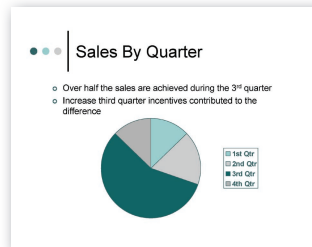

Coverage

Cyan	6.90%
Magenta	4.24%
Yellow	4.24%
Black	2.38%

Printing Costs

C782n XL / X782e XL	$0.04
Competitive Color Laser	$0.09