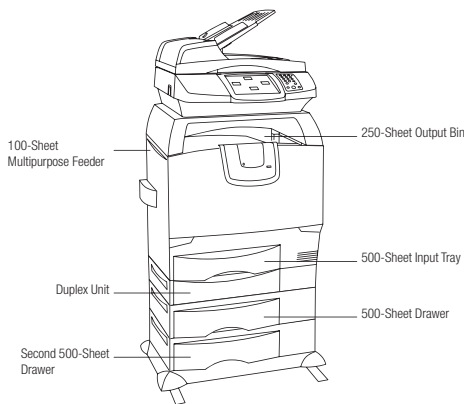

Part #	Model
21J0700	Lexmark X782e XL
Part #	Laser Toner/Print Cartridge
C782U1KG	C782 XL, X782e XL Black XL Extra High Yield Return Program Print Cartridge
C782U2KG	C782 XL, X782e XL Black XL Extra High Yield Print Cartridge
C782U1CG	C782 XL, X782e XL Cyan XL Extra High Yield Return Program Print Cartridge
C782U2CG	C782 XL, X782e XL Cyan XL Extra High Yield Print Cartridge
C782U1MG	C782 XL, X782e XL Magenta XL Extra High Yield Return Program Print Cartridge
C782U2MG	C782 XL, X782e XL Magenta XL Extra High Yield Print Cartridge
C782U1YG	C782 XL, X782e XL Yellow XL Extra High Yield Return Program Print Cartridge
C782U2YG	C782 XL, X782e XL Yellow XL Extra High Yield Print Cartridge
Part #	Paper and Transparencies
12A950	Glossy Laser Paper, Letter (200)
12A8240	Color Laser Transparencies, Letter (50)
12A8600	Outdoor Media, Letter (100)
12A8940	Banner Laser Paper (50) - 8.27"
Part #	Paper Handling*
20B2300	500-Sheet Drawer
20B2373	500-Sheet Tray
20B2700	2,000-Sheet High Capacity Feeder
1023100	Envelope Drawer
20B3340	Outdoor Media Drawer
20B3000	5-Bin Mailbox
20B3050	Output Expander
20B3060	StapleSmart™ Finisher
11K3188	Staple Cartridges
20B5000	Banner Media Tray

Part #	Memory Options
1021208	32MB Flash Card
1021209	64MB Flash Card
1021243	Japanese Font Card
1021240	Korean Font Card
1021241	Simplified Chinese Font Card
1021242	Traditional Chinese Font Card
Part #	Application Solutions
21J0577	Bar Code Card
21J0579	Card for IPDS/SCS/TNe
21J0578	Forms Card
21J0581	Lexmark Print/Crypt Card
14T0370	Common Access Card (CAC) Reader
Part #	Connectivity
1021294	USB Cable (2 meter)
14T0145	N4050e 802.11g Wireless Print Server
14T0220	MarkNet N7020e Gigabit Ethernet - 4 USB
Part #	Extended Warranties
2349416	2-Years Total Onsite Service, Next Business Day
2349417	3-Years Total Onsite Service, Next Business Day
2349418	4-Years Total Onsite Service, Next Business Day
2349420	1-Year Onsite Service Renewal, Next Business Day
Part #	User Replaceable Parts
40X2540	4600 MFP Option Pick Roller
40X2538	4600 MFP Option Separator (Pick) Roll Pad
40X1831	Fuser Kit (110-120V)
40X1826	ITU Kit

■ Paper Handling Standard

*Requires scanner to be placed adjacent to MFP

In the box

Lexmark C782n XL Color Laser Printer (256MB memory); Lexmark 4600 MFP Option (512MB additional memory); Duplex Unit; Two 500-Sheet Drawers; Up to 10,000*-Page Cyan, Magenta, Yellow and Black Return Program Print Cartridges; Scanner Shelf; Printer Stand; Power Cord; MFP, Printer Software and Documentation CDs; Setup Guides (network and local attachment); Statement of Limited Warranty; Lexmark Cartridge Collection Program Information

Lexmark's guarantee to you